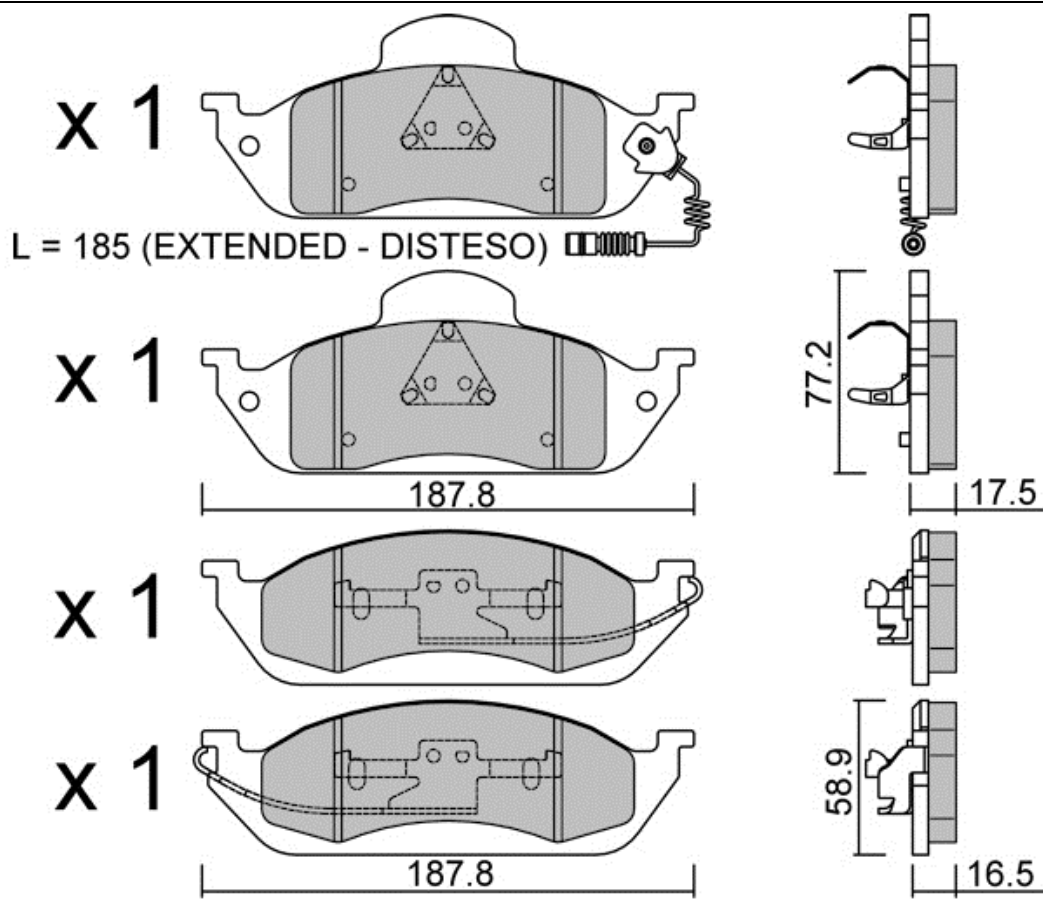

585.0R

Compound: **R80**

APPLICATIONS:

KH CALIPER - Front MERCEDES BENZ (Track day) ML (163) / 1998-2001

SPECIAL BRAKE SYSTEMS: