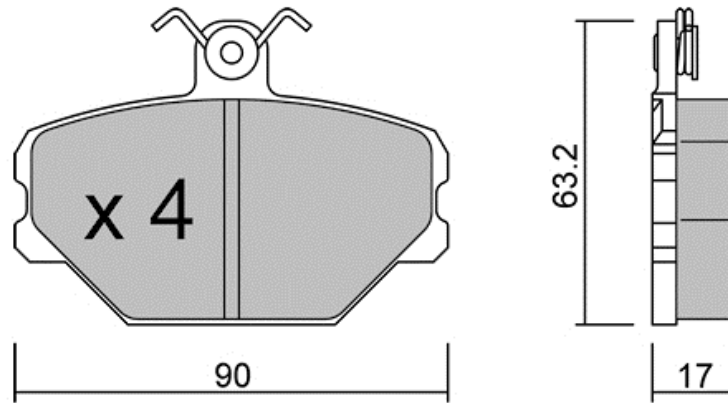

061.0R

Compound: **R80**

APPLICATIONS:

GIRLING CALIPER - Front FIAT (Track day) Tempra / 1990-1993
GIRLING CALIPER - Front FIAT (Track day) Tipo / 1988-1993
GIRLING CALIPER - Front LANCIA (Track day) Dedra / 1988-1993
GIRLING CALIPER - Front FORMULA (Competition Formula)

SPECIAL BRAKE SYSTEMS: