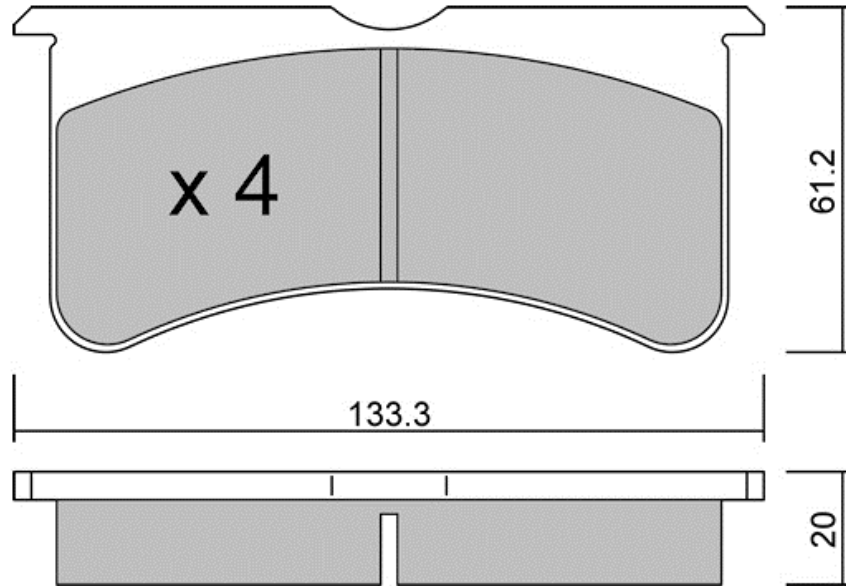

1341.0P

Compound: **R60**

APPLICATIONS:

AP RACING CALIPER - Front FORD (Competition) Fiesta MK5 R2 (Gravel) / 2009-

SPECIAL BRAKE SYSTEMS:

AP RACING CP8350

WILWOOD Billet Superlite 4 (Fixed bridge)