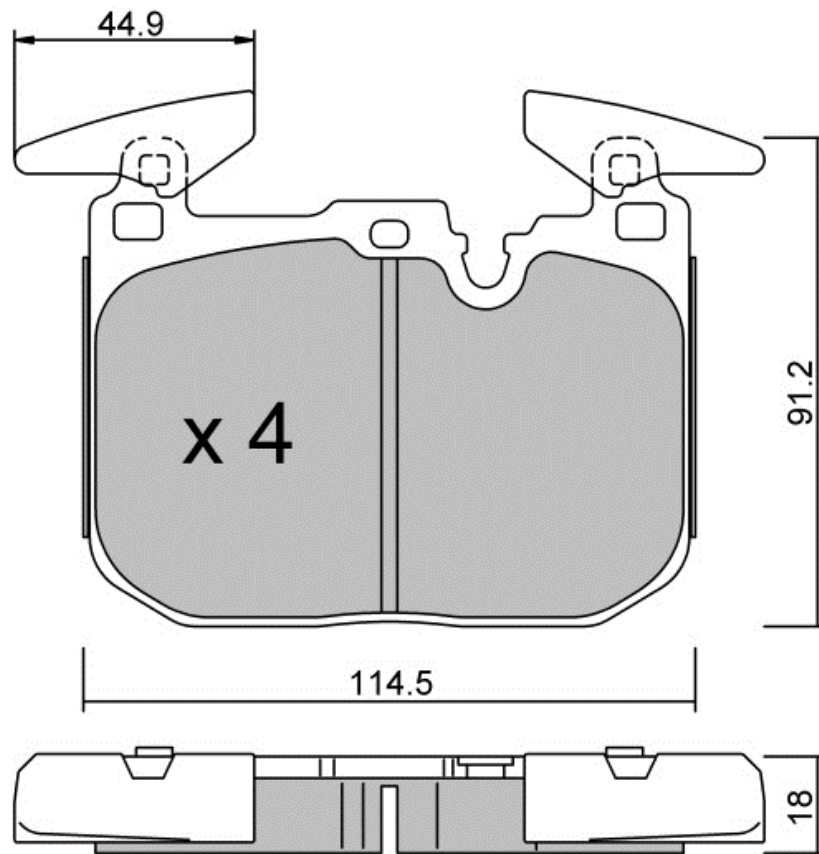

1039.0P

Compound: **R60**

APPLICATIONS:

BREMBO CALIPER - Front BMW (Track day) Serie 1 (F20-F21) For Performance Brakes Msport / 2011-
BREMBO CALIPER - Front BMW (Track day) Serie 1 (F20-F21) M135i / 2011-
BREMBO CALIPER - Front BMW (Track day) Serie 2 (F22-F23) For Performance Brakes Msport / 2014-
BREMBO CALIPER - Front BMW (Track day) Serie 2 (F22-F23) M235i / 2014-
BREMBO CALIPER - Front BMW (Track day) Serie 3 (F30-F31-F34-F35-F80) 335i, 335d / 2011-
BREMBO CALIPER - Front BMW (Track day) Serie 3 (F30-F31-F34-F35-F80) For Performance Brakes Msport / 2011-
BREMBO CALIPER - Front BMW (Track day) Serie 3 (F30-F31-F34-F35-F80) M3 3.0i T. / 2011-
BREMBO CALIPER - Front BMW (Track day) Serie 4 (F32-F33-F36-F82-F83) 435i, 435d / 2013-
BREMBO CALIPER - Front BMW (Track day) Serie 4 (F32-F33-F36-F82-F83) For Performance Brakes Msport / 2013-
BREMBO CALIPER - Front BMW (Track day) Serie 4 (F32-F33-F36-F82-F83) M4 3.0i T. / 2013-

SPECIAL BRAKE SYSTEMS: