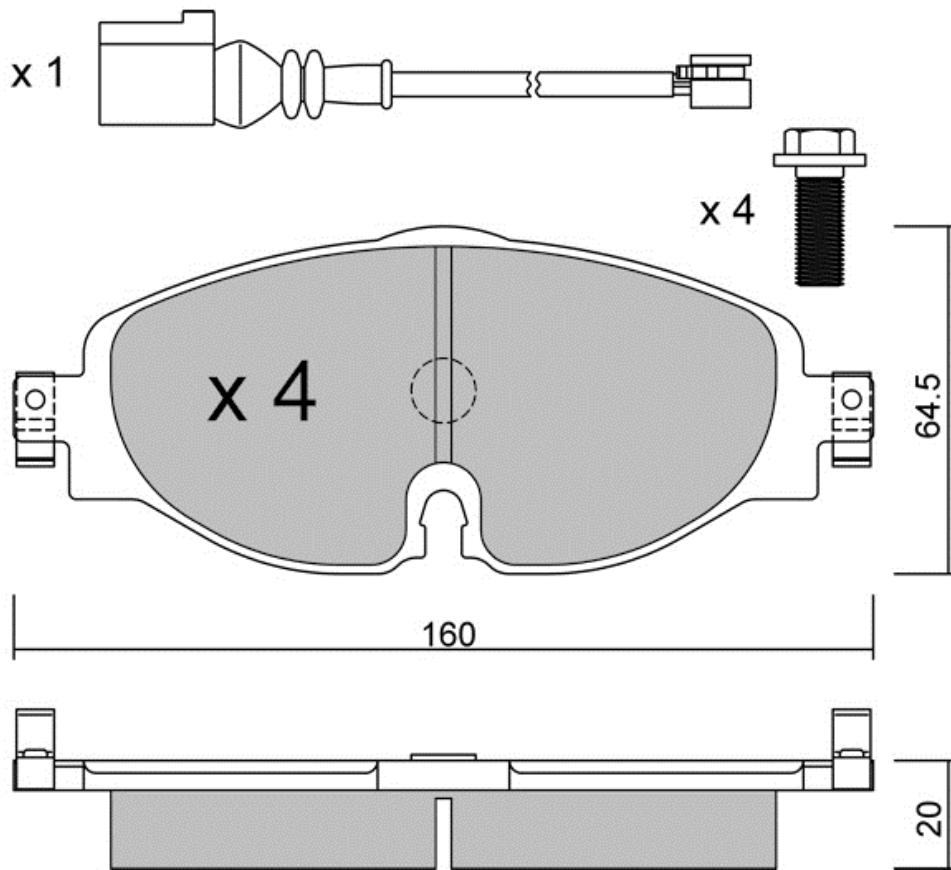

966.0WP

Compound: **R60**

APPLICATIONS:

TRW CALIPER - Front AUDI (Track day) A3 - A3 Quattro (8V) 1.2i TFSi, 1.4i TFSi, 1.6 TDi, 1.8i TFSi, 2.0 TDi / 2012-
TRW CALIPER - Front SEAT (Track day) Leon 1.2i TSi,1.4i TSi,1.6TDi,1.8i TFSi ,2.0Tdi / 2013-
TRW CALIPER - Front SKODA (Track day) Octavia (5E) 1.2i TSi, 1.4i TSi, 1.6TDi, 1.8i 16v TFSi , 2.0TDi / 2013-
TRW CALIPER - Front VOLKSWAGEN (Track day) Golf VII 1.2i TFSi, 1.4i TFSi, 1.6 TDi, 1.8i TFSi, 2.0 TDi / 2012-
TRW CALIPER - Front VOLKSWAGEN (Track day) Golf VII 2.0i 16v TFSi GTi 230 hp / 2012-

SPECIAL BRAKE SYSTEMS: