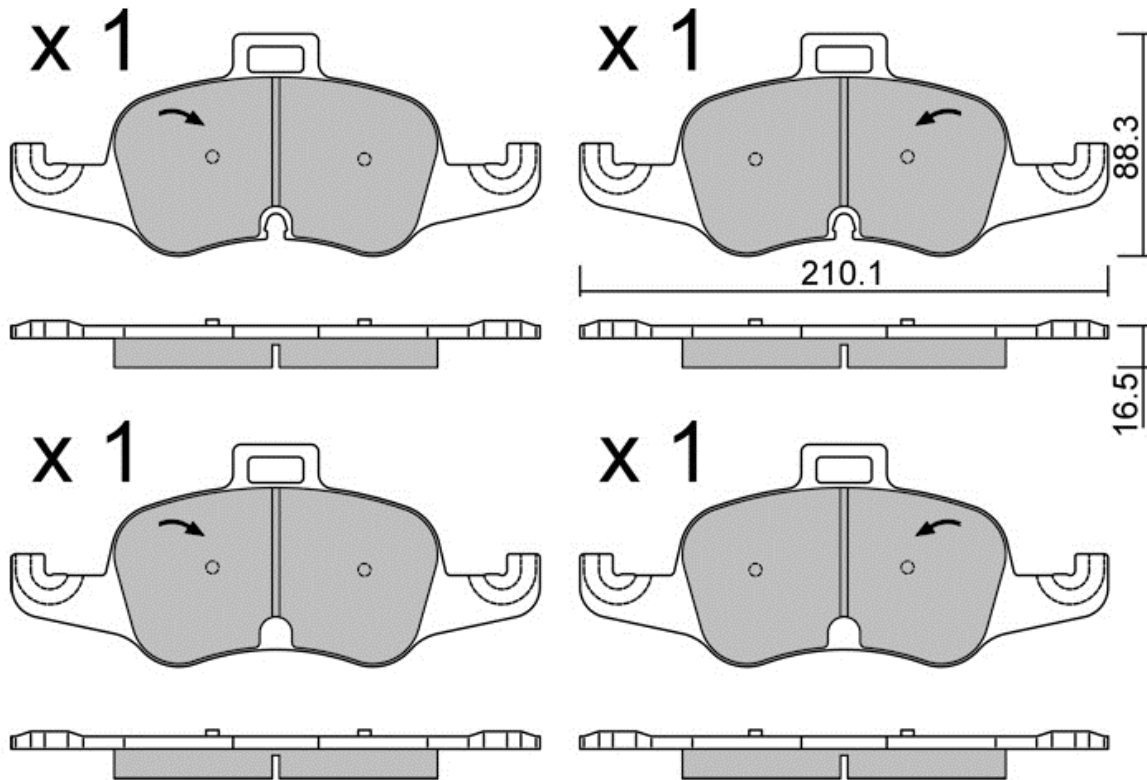

1127.0P

Compound: **R60**

APPLICATIONS:

ATE CALIPER - Front AUDI (Track day) TT - TT Quattro (FV) TTS 2.0i 16V TFSI / 2015-

SPECIAL BRAKE SYSTEMS: