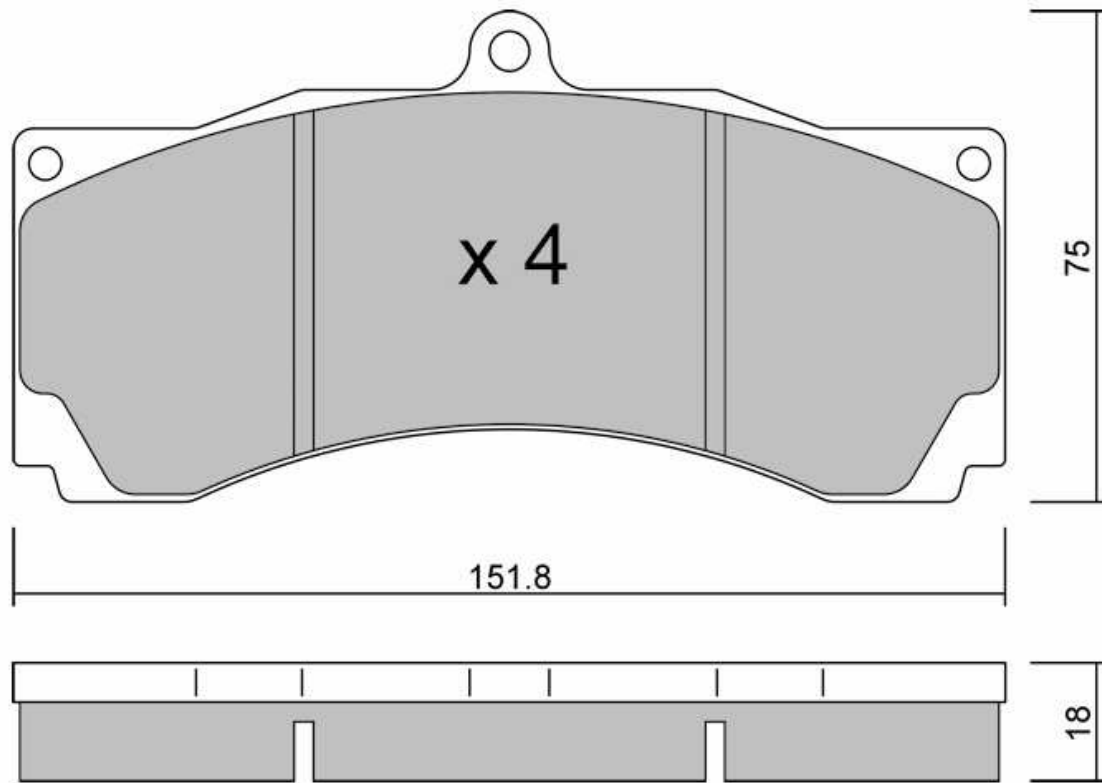

1152.0P

Compound: **R60**

APPLICATIONS:

SPECIAL BRAKE SYSTEMS:

AP RACING CP5060-10 (6 Piston)
AP RACING CP5060-12 (6 Piston)
AP RACING CP6750 (6 Piston)
AP RACING CP5060-13 (6 Piston)
AP RACING CP5060-11 (6 Piston)