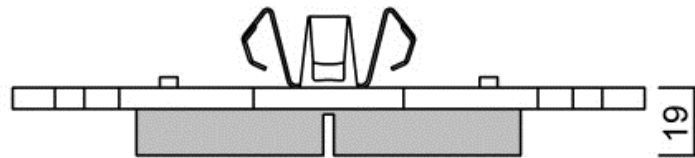

300.0P

Compound: **R60**

x 2

x 2