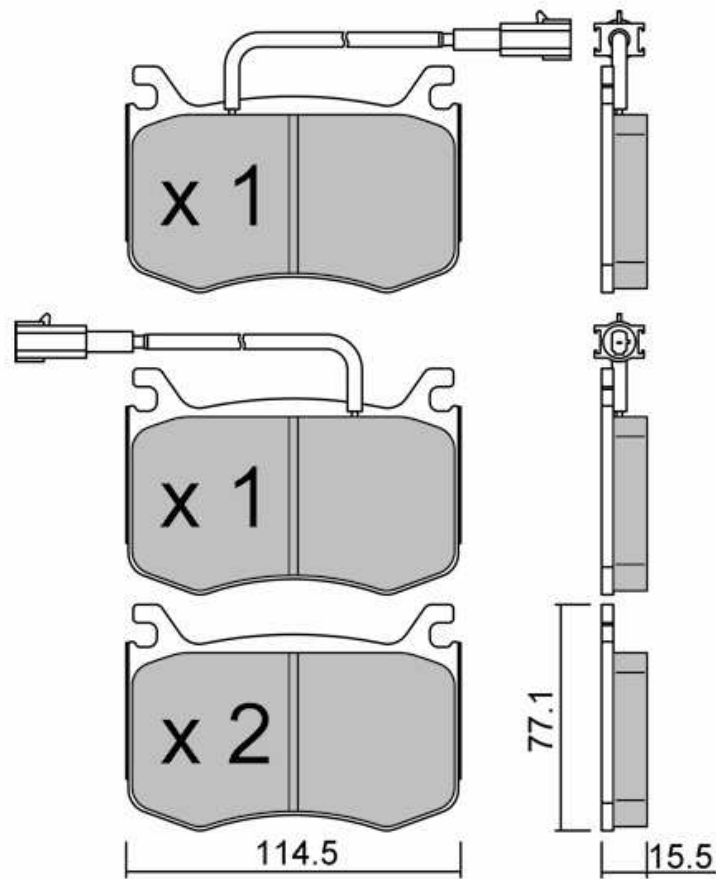

1099.0P

Compound: **R60**

APPLICATIONS:

BREMBO CALIPER - Front ALFA ROMEO (Track day) Giulia (952) 2.0, 2.2D, JTD / 2016-
BREMBO CALIPER - Front ALFA ROMEO (Track day) Giulia (952) 2.0i 16V 200 hp / 2016-
BREMBO CALIPER - Front ALFA ROMEO (Track day) Giulia (952) 2.2 D 136 hp, 150 hp, 180 hp / 2016-
BREMBO CALIPER - Front ALFA ROMEO (Track day) Giulia (952) 2.2 D Q4 180 hp / 2016-

SPECIAL BRAKE SYSTEMS: