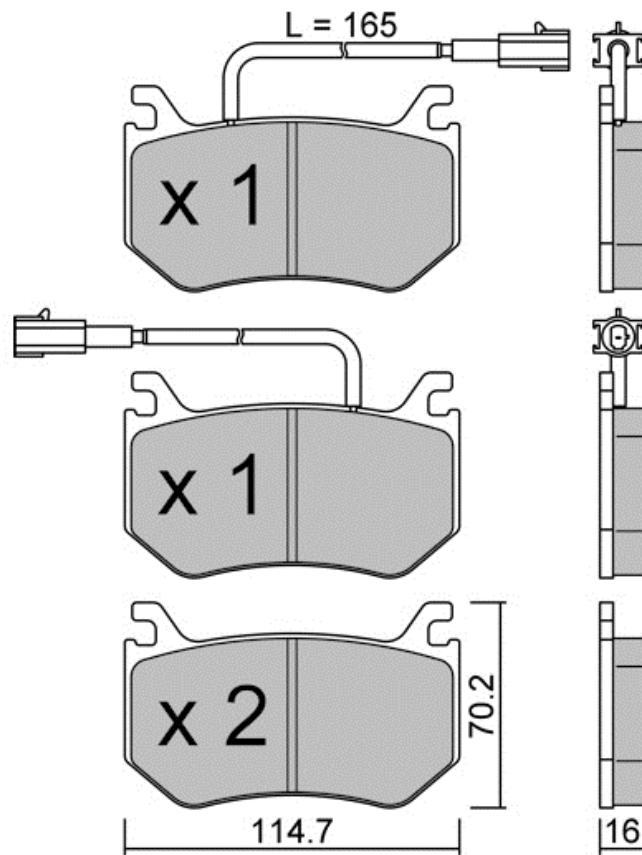

1102.0P

Compound: **R60**

APPLICATIONS:

BREMBO CALIPER - Rear ALFA ROMEO (Track day) Giulia (952) 2.9i T V6 Quadrifoglio / 2016-

SPECIAL BRAKE SYSTEMS: