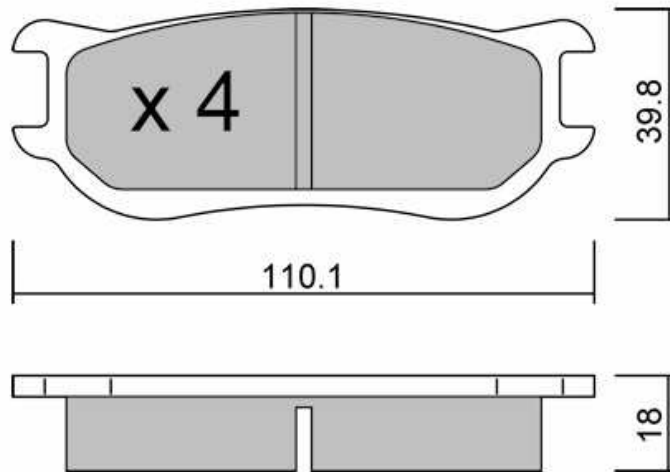

1150.0P

Compound: **R60**

APPLICATIONS:

PFC CALIPER - Front FORMULA (Competition) Formula Renault 2.0 / 2013-
PFC CALIPER - Rear FORMULA (Competition) Formula Renault 2.0 / 2013-

SPECIAL BRAKE SYSTEMS:

PFC F3 Brake System 18 mm