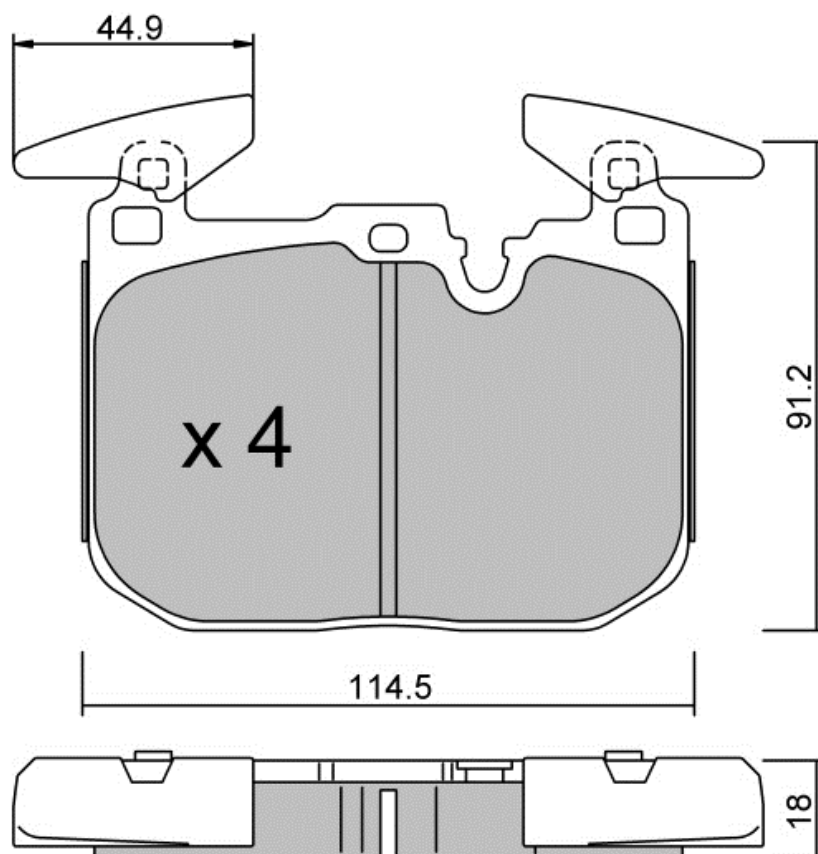

1039.0R

Compound: **R80**

APPLICATIONS:

BREMBO CALIPER - Front BMW (Track day) Serie 1 (F20-F21) For Performance Brakes Msport / 2011-
BREMBO CALIPER - Front BMW (Track day) Serie 1 (F20-F21) M135i / 2011-
BREMBO CALIPER - Front BMW (Track day) Serie 2 (F22-F23) For Performance Brakes Msport / 2014-
BREMBO CALIPER - Front BMW (Track day) Serie 2 (F22-F23) M235i / 2014-
BREMBO CALIPER - Front BMW (Track day) Serie 3 (F30-F31-F34-F35-F80) 335i, 335d / 2011-
BREMBO CALIPER - Front BMW (Track day) Serie 3 (F30-F31-F34-F35-F80) For Performance Brakes Msport / 2011-
BREMBO CALIPER - Front BMW (Track day) Serie 3 (F30-F31-F34-F35-F80) M3 3.0i T. / 2011-
BREMBO CALIPER - Front BMW (Track day) Serie 4 (F32-F33-F36-F82-F83) 435i, 435d / 2013-
BREMBO CALIPER - Front BMW (Track day) Serie 4 (F32-F33-F36-F82-F83) For Performance Brakes Msport / 2013-
BREMBO CALIPER - Front BMW (Track day) Serie 4 (F32-F33-F36-F82-F83) M4 3.0i T. / 2013-

SPECIAL BRAKE SYSTEMS: