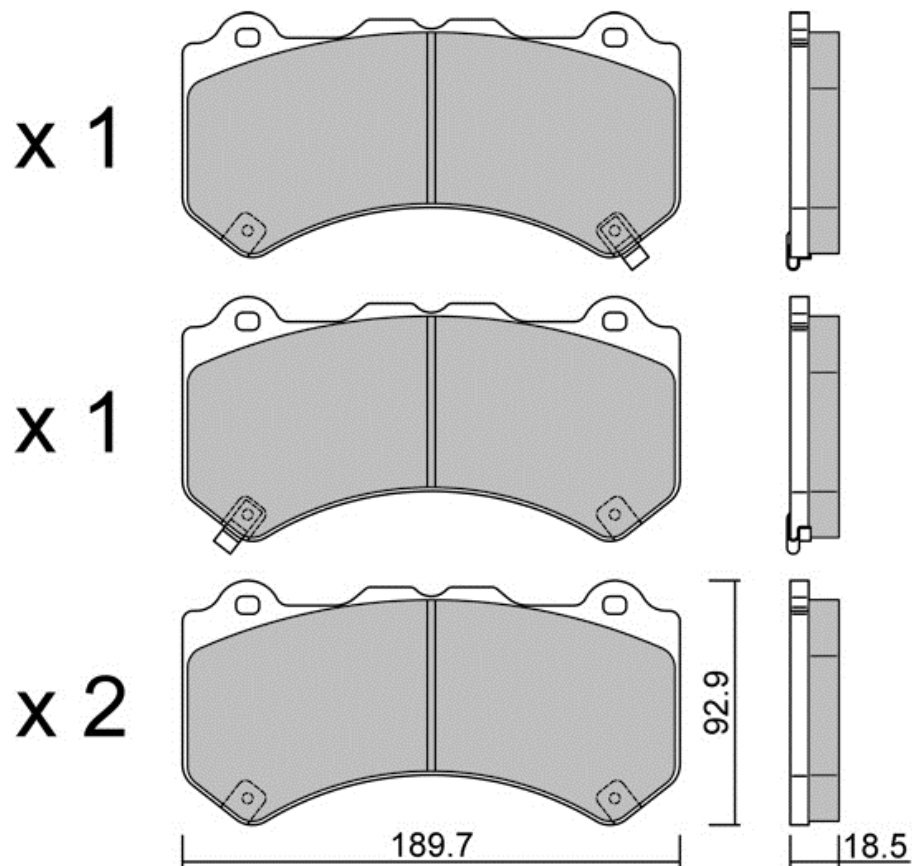

1156.0P

Compound: **R60**

APPLICATIONS:

BREMBO CALIPER - Front NISSAN (Track day) GT-R (R35) 3.8i V6 Turbo / 2007-

SPECIAL BRAKE SYSTEMS: