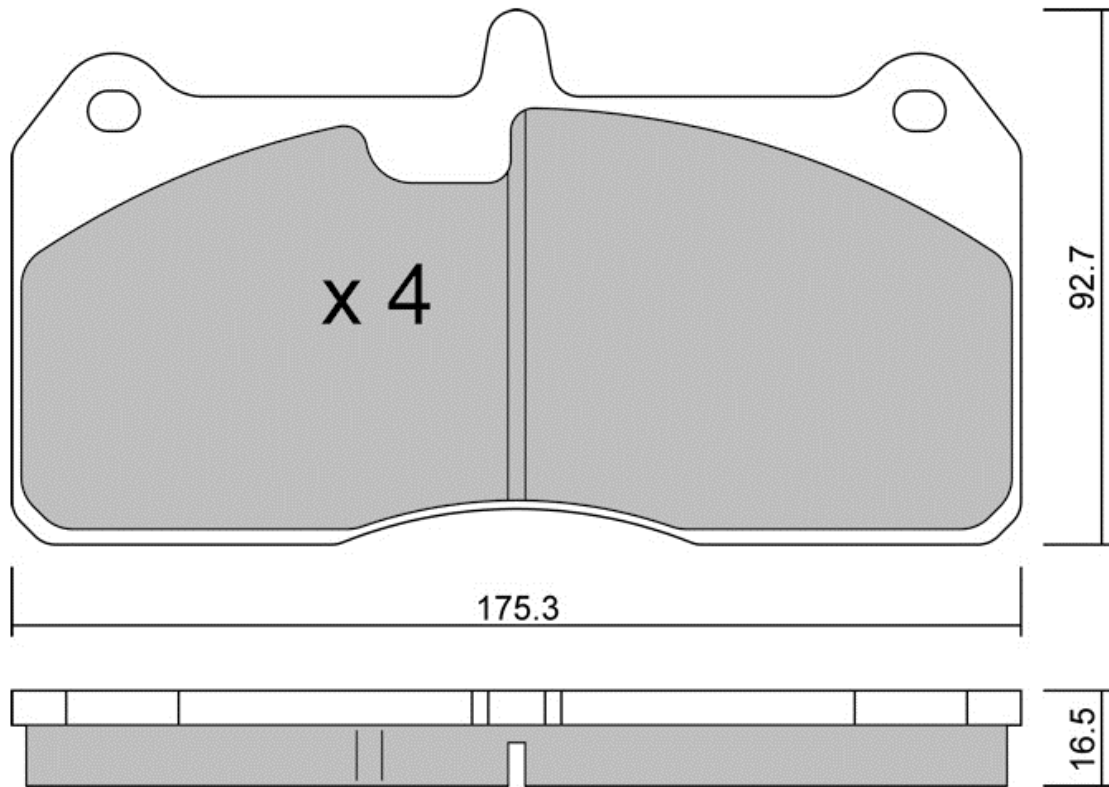

1151.0P

Compound: **R60**

APPLICATIONS:

SPECIAL BRAKE SYSTEMS:

AP RACING CP8522 (6 Piston)
AP RACING CP8521 (6 Piston)
AP RACING CP8520 (6 Piston)