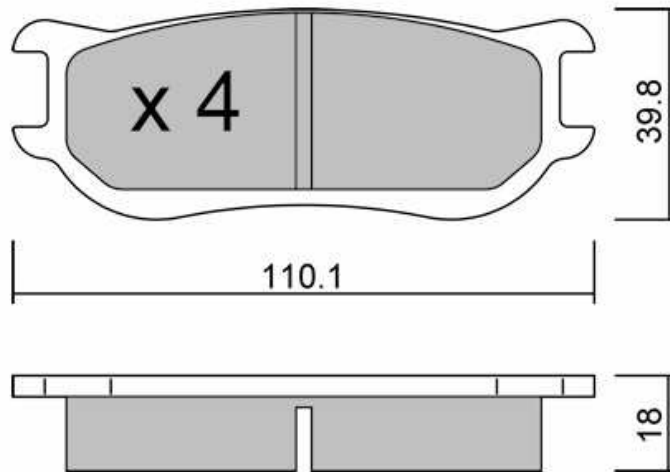

1150.0R

Compound: **R80**

APPLICATIONS:

PFC CALIPER - Front FORMULA (Competition) Formula Renault 2.0 / 2013-
PFC CALIPER - Rear FORMULA (Competition) Formula Renault 2.0 / 2013-

SPECIAL BRAKE SYSTEMS:

PFC F3 Brake System 18 mm