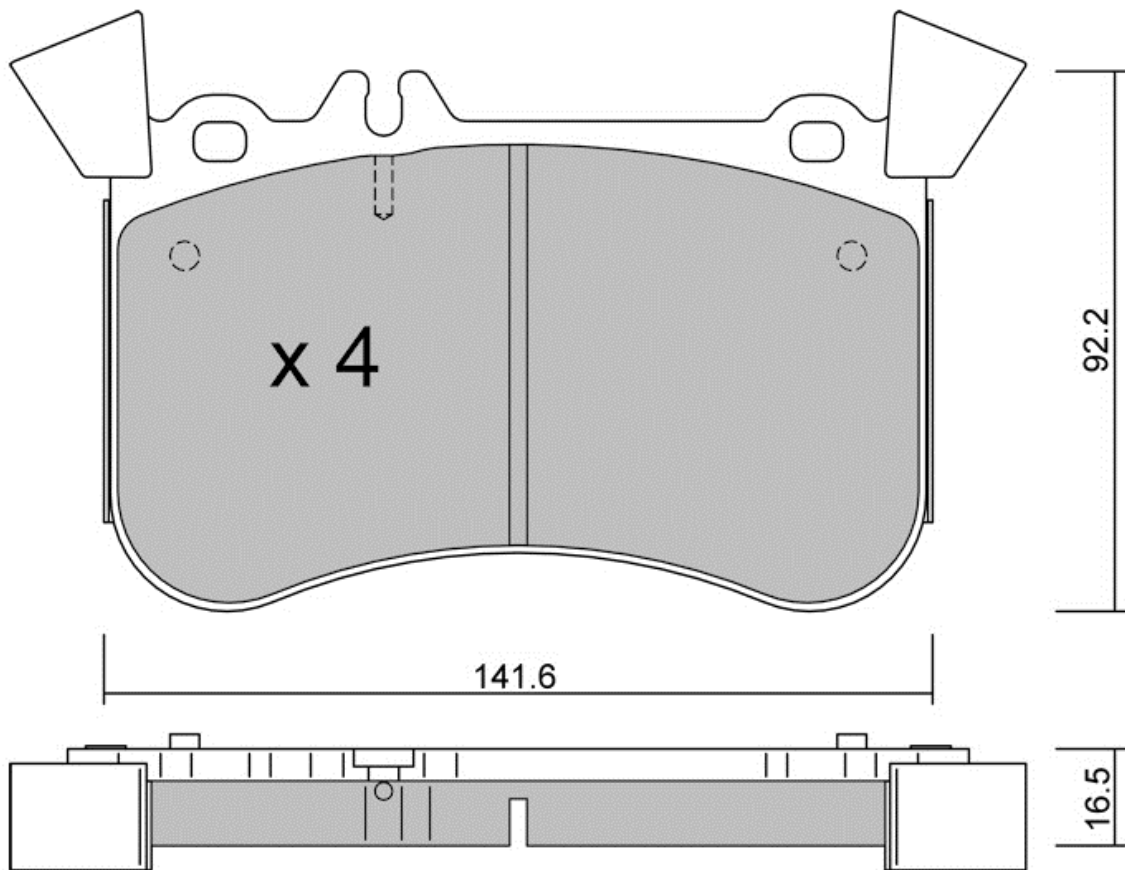

1133.1P

Compound: **R60**

APPLICATIONS:

BREMBO CALIPER - Front MERCEDES BENZ (Track day) CLA (C117) 45 AMG / 2013-
BREMBO CALIPER - Front MERCEDES BENZ (Track day) CLA (X117) Shooting Brake 45 AMG / 2015-
BREMBO CALIPER - Front MERCEDES BENZ (Track day) Classe A (W176) 45 AMG / 2013-2018
BREMBO CALIPER - Front MERCEDES BENZ (Track day) Classe GLA (X156) 45 AMG / 2014-

SPECIAL BRAKE SYSTEMS: