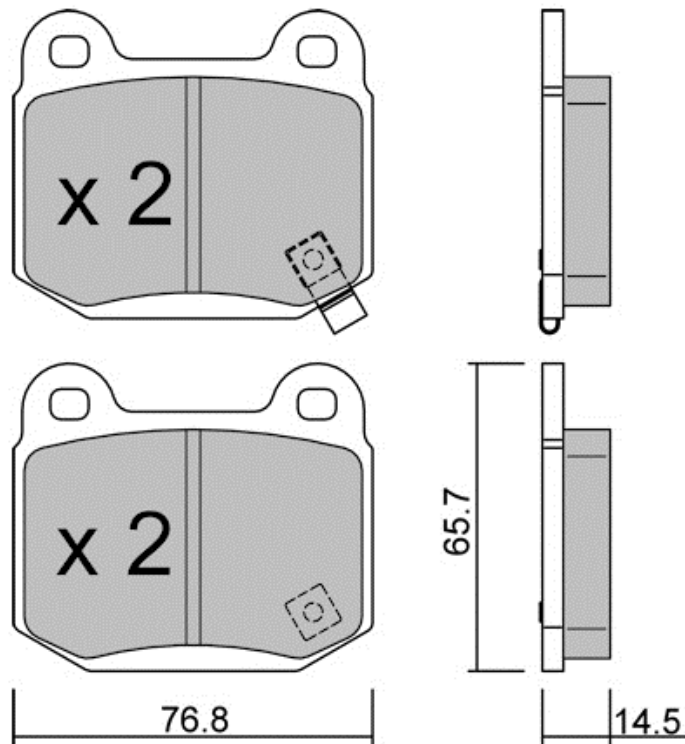

755.0P

Compound: **R60**

APPLICATIONS:

BREMBO CALIPER - Rear MITSUBISHI (Track day) Lancer / Carisma 2.0i 16v T. 4wd Evo V-VI-VII-VIII-IX / 1996-
BREMBO CALIPER - Rear NISSAN (Track day) 350 Z (Z33) 3.5i V6 24v / 2003-2009
BREMBO CALIPER - Rear SUBARU (Track day) Impreza (GD-GG) 2.0i 16v T. 4wd WRX STi / 2000-2008
BREMBO CALIPER - Rear SUBARU (Track day) Impreza (GD-GG) 2.5i 16v T. 4wd WRX STi / 2000-2008
BREMBO CALIPER - Rear SUBARU (Track day) Impreza (GH-GR) 2.5i 16v T. 4wd WRX STi / 2008-

SPECIAL BRAKE SYSTEMS: