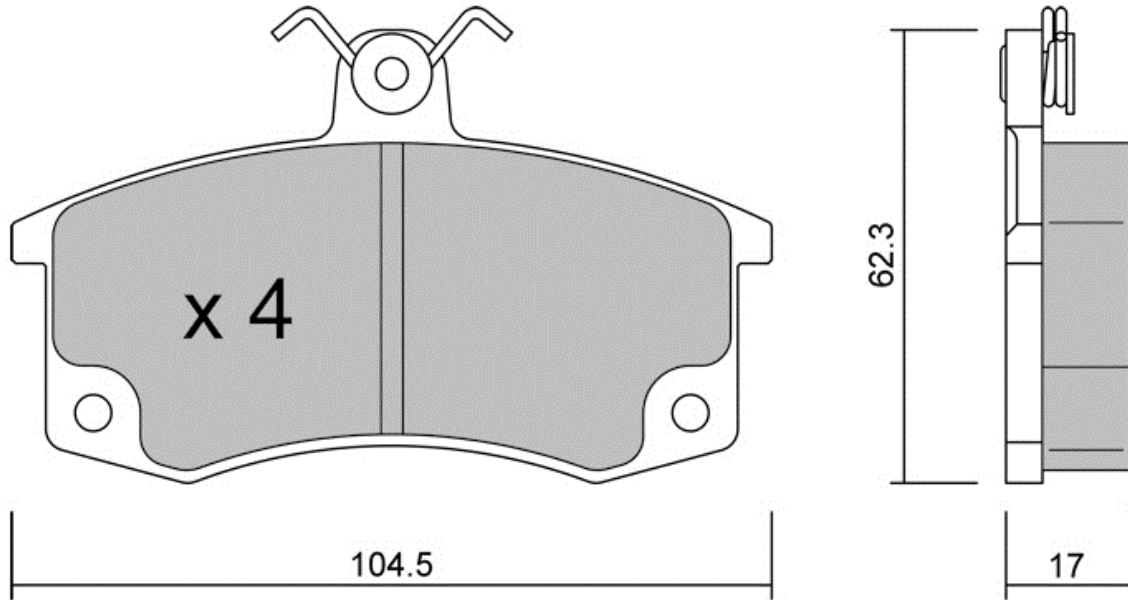

064.0P

Compound: **R60**

APPLICATIONS:

GIRLING CALIPER - Front LADA (Track day) Samara / 1986-1996

SPECIAL BRAKE SYSTEMS: