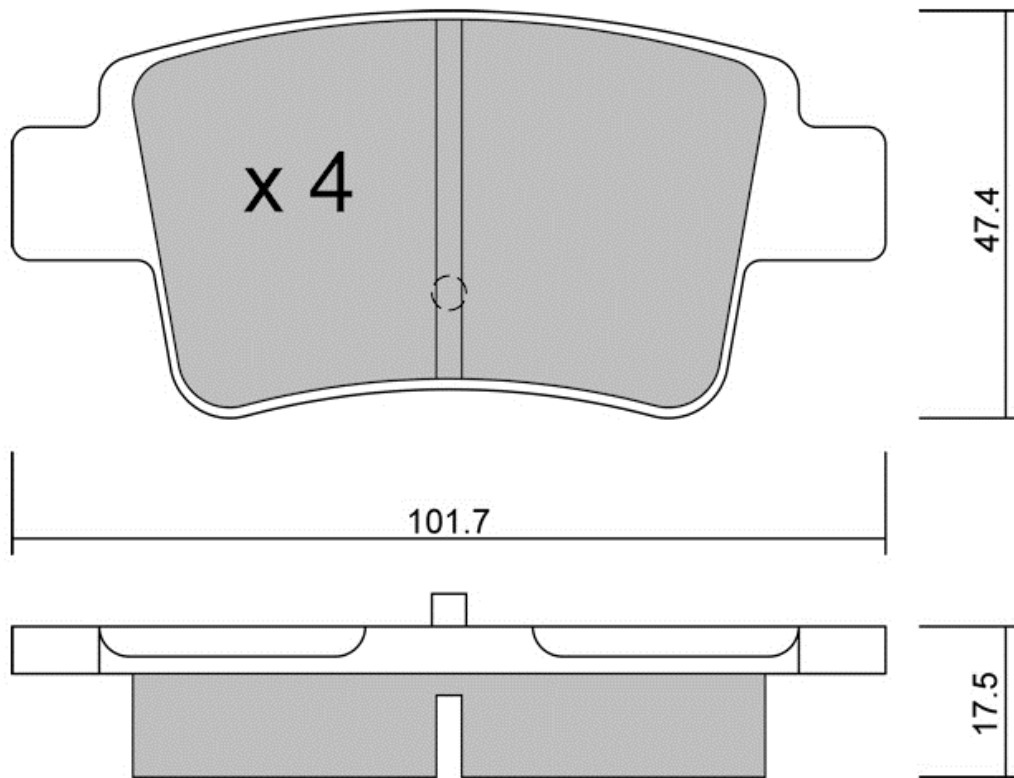

721.0P

Compound: **R60**

APPLICATIONS:

BOSCH CALIPER - Rear ABARTH (Track day) Grande Punto (199) 1.4i 16v T-Jet Abarth 150 hp 180 hp / 2005-2012
BOSCH CALIPER - Rear ABARTH (Track day) Punto (199) 1.4i 16v T. MultiAir Abarth 165 hp 180 hp / 2012-
BOSCH CALIPER - Rear ABARTH (Track day) Punto Evo (199) 1.4i 16v T. MultiAir Abarth 163 hp 180 hp / 2009-2012
BOSCH CALIPER - Rear FIAT (Track day) Grande Punto (199) 1.3 MJT 90 hp, 1.6 MJT, 1.9 MJT / 2005-2012
BOSCH CALIPER - Rear FIAT (Track day) Grande Punto (199) 1.4i 16v T-Jet 120 hp / 2005-2012
BOSCH CALIPER - Rear FIAT (Track day) Grande Punto (199) 1.4i 16v T-Jet Abarth 150 hp 180 hp / 2005-2012
BOSCH CALIPER - Rear FIAT (Track day) Punto (199) 1.3 MJT 85 hp 95 hp / 2012-
BOSCH CALIPER - Rear FIAT (Track day) Punto (199) 1.4i 16v T. MultiAir 135 hp / 2012-
BOSCH CALIPER - Rear FIAT (Track day) Punto (199) 1.4i 16v T. MultiAir Abarth 165 hp 185 hp / 2012-
BOSCH CALIPER - Rear FIAT (Track day) Punto Evo (199) 1.3 MJT 90 hp 95 hp, 1.6 MJT 105 hp 120 hp / 2009-2012
BOSCH CALIPER - Rear FIAT (Track day) Punto Evo (199) 1.4i 16v T. MultiAir 135 hp / 2009-2012
BOSCH CALIPER - Rear FIAT (Track day) Punto Evo (199) 1.4i 16v T. MultiAir Abarth 163 hp 180 hp / 2009-2012
BOSCH CALIPER - Rear OPEL (Track day) Corsa D 1.3 CDTI 90 95 hp / 2006-
BOSCH CALIPER - Rear OPEL (Track day) Corsa D 1.6i 16v T. Gsi, 1.6i 16v T. OPC / 2006-
BOSCH CALIPER - Rear OPEL (Track day) Corsa D 1.6i 16v T. OPC Nurburgring / 2006-

SPECIAL BRAKE SYSTEMS: