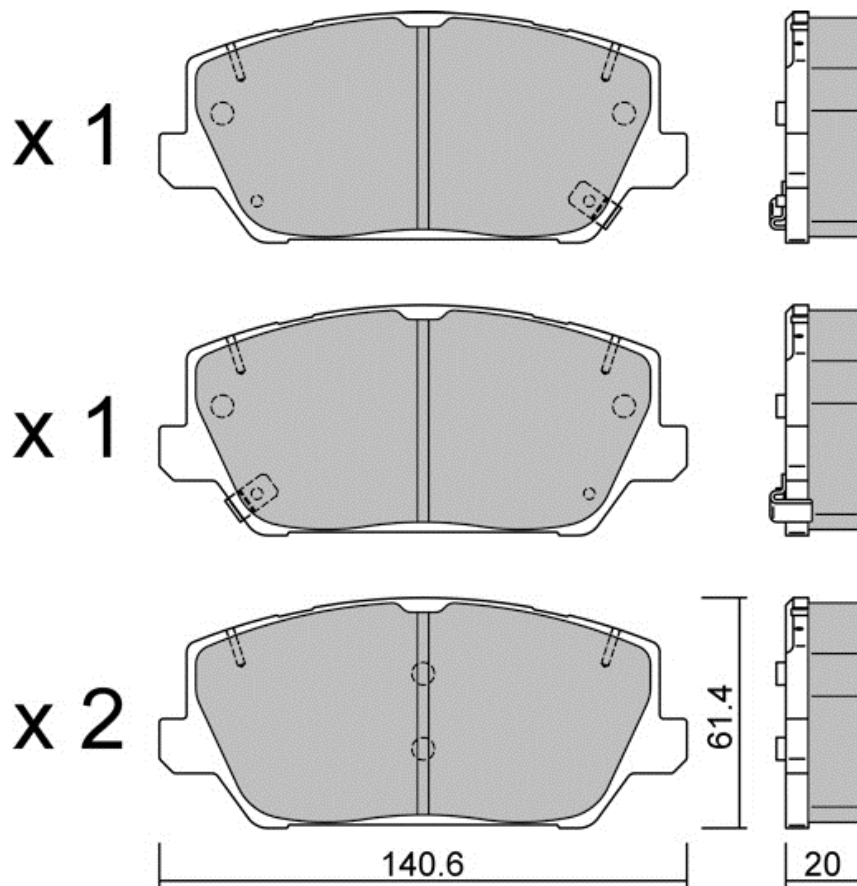

1241.0P

Compound: **R60**

APPLICATIONS:

MANDO CALIPER - Front HYUNDAI (Track day) i30 III 2.0 N / 2017-

SPECIAL BRAKE SYSTEMS: