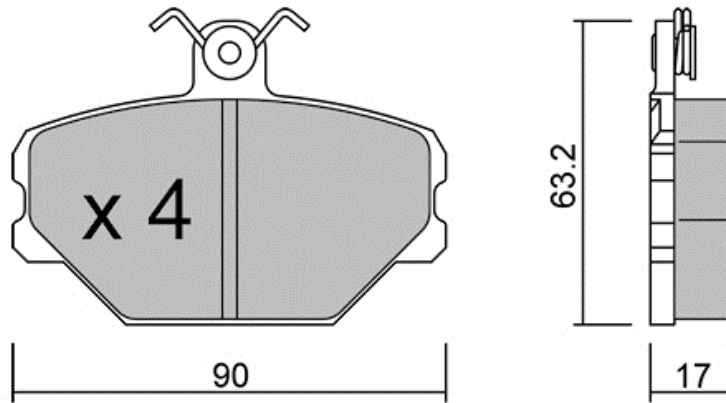

061.0P

Compound: **R60**

APPLICATIONS:

GIRLING CALIPER - Front FIAT (Track day) Tempra / 1990-1993
GIRLING CALIPER - Front FIAT (Track day) Tipo / 1988-1993
GIRLING CALIPER - Front LANCIA (Track day) Dedra / 1989-1993
GIRLING CALIPER - Front FORMULA (Competition Formula)

SPECIAL BRAKE SYSTEMS: