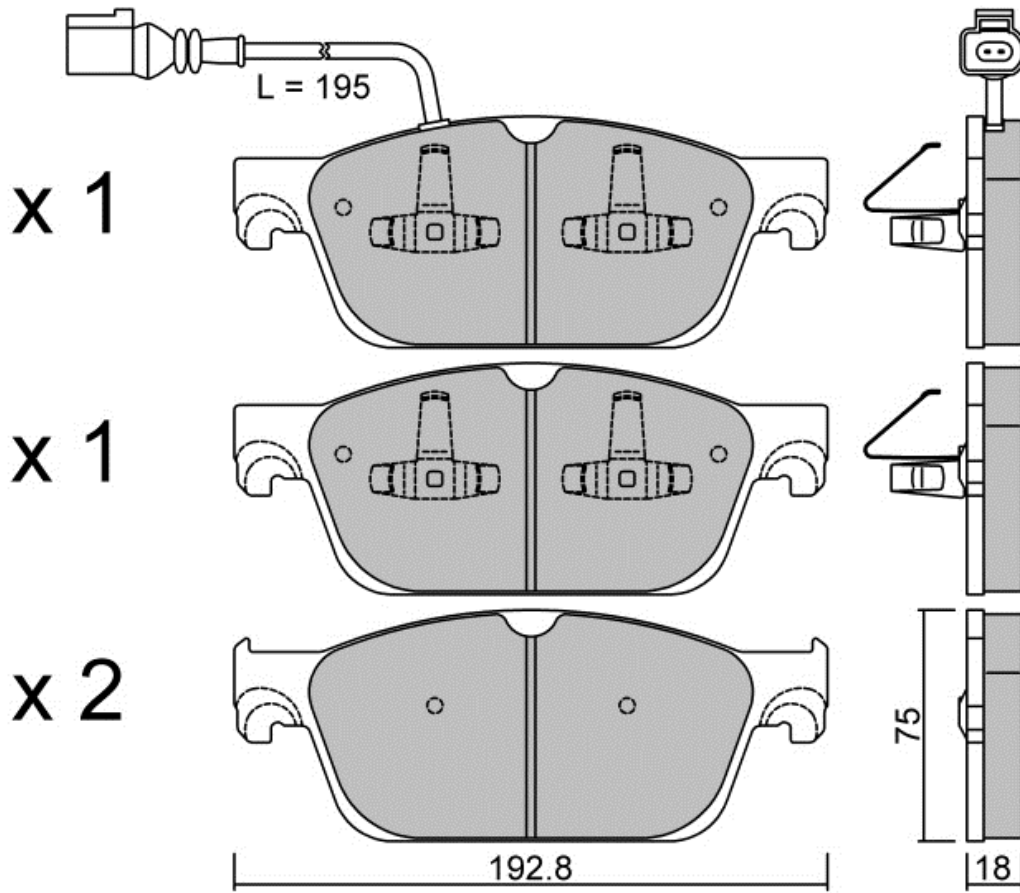

848.0P

Compound: **R60**

APPLICATIONS:

ATE CALIPER - Front VOLKSWAGEN (Track day) Multivan V (7HM, 7HN, 7HF, 7EF, 7EM, 7EN) 2.0 BiTDI / 2009-2015
ATE CALIPER - Front VOLKSWAGEN (Track day) Multivan V (7HM, 7HN, 7HF, 7EF, 7EM, 7EN) 2.0 BiTDI 4motion / 2009-2015
ATE CALIPER - Front VOLKSWAGEN (Track day) Multivan V (7HM, 7HN, 7HF, 7EF, 7EM, 7EN) 2.0 TSI / 2011-2015
ATE CALIPER - Front VOLKSWAGEN (Track day) Multivan V (7HM, 7HN, 7HF, 7EF, 7EM, 7EN) 2.0 TSI 4motion / 2011-2015
ATE CALIPER - Front VOLKSWAGEN (Track day) Multivan VI (SGF, SGM, SGN) 2.0 TDI / 2015-
ATE CALIPER - Front VOLKSWAGEN (Track day) Multivan VI (SGF, SGM, SGN) 2.0 TDI / 2018-
ATE CALIPER - Front VOLKSWAGEN (Track day) Multivan VI (SGF, SGM, SGN) 2.0 TDI 4motion / 2015-
ATE CALIPER - Front VOLKSWAGEN (Track day) Multivan VI (SGF, SGM, SGN) 2.0 TDI 4motion / 2018-
ATE CALIPER - Front VOLKSWAGEN (Track day) Multivan VI (SGF, SGM, SGN) 2.0 TSI / 2015-
ATE CALIPER - Front VOLKSWAGEN (Track day) Multivan VI (SGF, SGM, SGN) 2.0 TSI 4motion / 2015-
ATE CALIPER - Front VOLKSWAGEN (Track day) Transporter V (7HB, 7HJ, 7EB, 7EJ, 7EF, 7EG, 7HF, 7E) 2.0 BiTDI / 2009-2015
ATE CALIPER - Front VOLKSWAGEN (Track day) Transporter V (7HB, 7HJ, 7EB, 7EJ, 7EF, 7EG, 7HF, 7E) 2.0 BiTDI 4motion / 2009-2015
ATE CALIPER - Front VOLKSWAGEN (Track day) Transporter V (7HB, 7HJ, 7EB, 7EJ, 7EF, 7EG, 7HF, 7E) 2.0 TSI / 2011-2015
ATE CALIPER - Front VOLKSWAGEN (Track day) Transporter V (7HB, 7HJ, 7EB, 7EJ, 7EF, 7EG, 7HF, 7E) 2.0 TSI 4motion / 2011-2015
ATE CALIPER - Front VOLKSWAGEN (Track day) Transporter VI (SGB, SGG, SGJ) 2.0 TDI / 2015-
ATE CALIPER - Front VOLKSWAGEN (Track day) Transporter VI (SGB, SGG, SGJ) 2.0 TDI / 2016-
ATE CALIPER - Front VOLKSWAGEN (Track day) Transporter VI (SGB, SGG, SGJ) 2.0 TDI / 2018-
ATE CALIPER - Front VOLKSWAGEN (Track day) Transporter VI (SGB, SGG, SGJ) 2.0 TDI / 2019-
ATE CALIPER - Front VOLKSWAGEN (Track day) Transporter VI (SGB, SGG, SGJ) 2.0 TDI 4motion / 2015-
ATE CALIPER - Front VOLKSWAGEN (Track day) Transporter VI (SGB, SGG, SGJ) 2.0 TDI 4motion / 2016-
ATE CALIPER - Front VOLKSWAGEN (Track day) Transporter VI (SGB, SGG, SGJ) 2.0 TDI 4motion / 2018-
ATE CALIPER - Front VOLKSWAGEN (Track day) Transporter VI (SGB, SGG, SGJ) 2.0 TDI 4motion / 2019-
ATE CALIPER - Front VOLKSWAGEN (Track day) Transporter VI (SGB, SGG, SGJ) 2.0 TSI / 2015-
ATE CALIPER - Front VOLKSWAGEN (Track day) Transporter VI (SGB, SGG, SGJ) 2.0 TSI 4motion / 2015-
ATE CALIPER - Front VOLKSWAGEN (Track day) Transporter VI (SGB, SGG, SGJ) ABT e-Caravelle / 2020-
ATE CALIPER - Front VOLKSWAGEN (Track day) Transporter VI (SGB, SGG, SGJ) ABT e-Transporter / 2020-

SPECIAL BRAKE SYSTEMS: