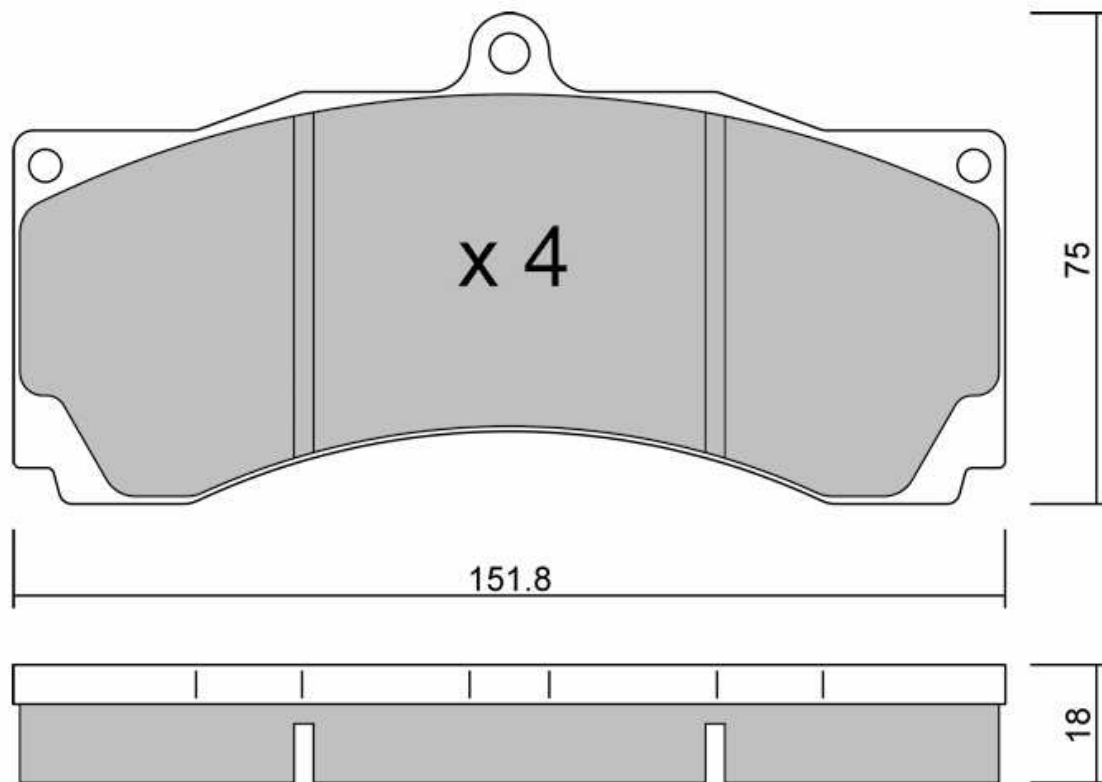

1152.0R

Compound: **R80**

APPLICATIONS:

SPECIAL BRAKE SYSTEMS:

AP RACING CP5060-12 (6 Piston)
AP RACING CP5060-11 (6 Piston)
AP RACING CP5060-13 (6 Piston)
AP RACING CP6750 (6 Piston)
AP RACING CP5060-10 (6 Piston)