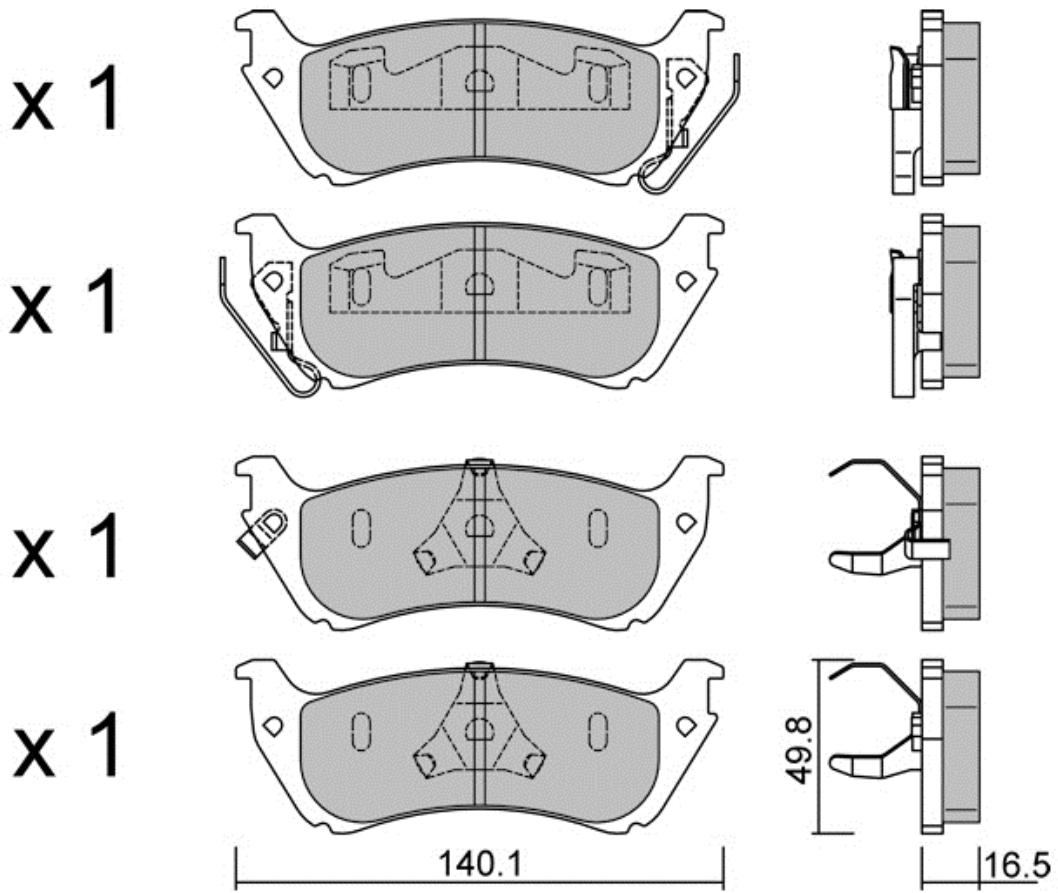

586.0P

Compound: **R60**

APPLICATIONS:

KH CALIPER - Rear MERCEDES BENZ (Track day) ML (163) 230 / 1998-1999
KH CALIPER - Rear MERCEDES BENZ (Track day) ML (163) 320 V6 / 1998-1999

SPECIAL BRAKE SYSTEMS: