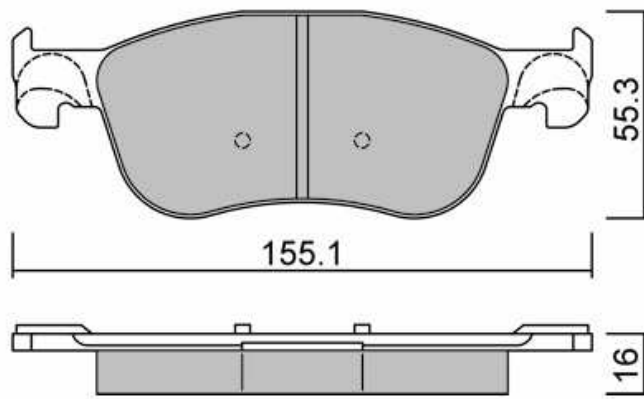

APPLICATIONS:

ATE CALIPER - Front FORD (Competition) Fiesta 1.0 Ecoboost / 2017-
ATE CALIPER - Front FORD (Competition) Fiesta 1.1 / 2017-
ATE CALIPER - Front FORD (Competition) Fiesta 1.5TD / 2017-

SPECIAL BRAKE SYSTEMS: