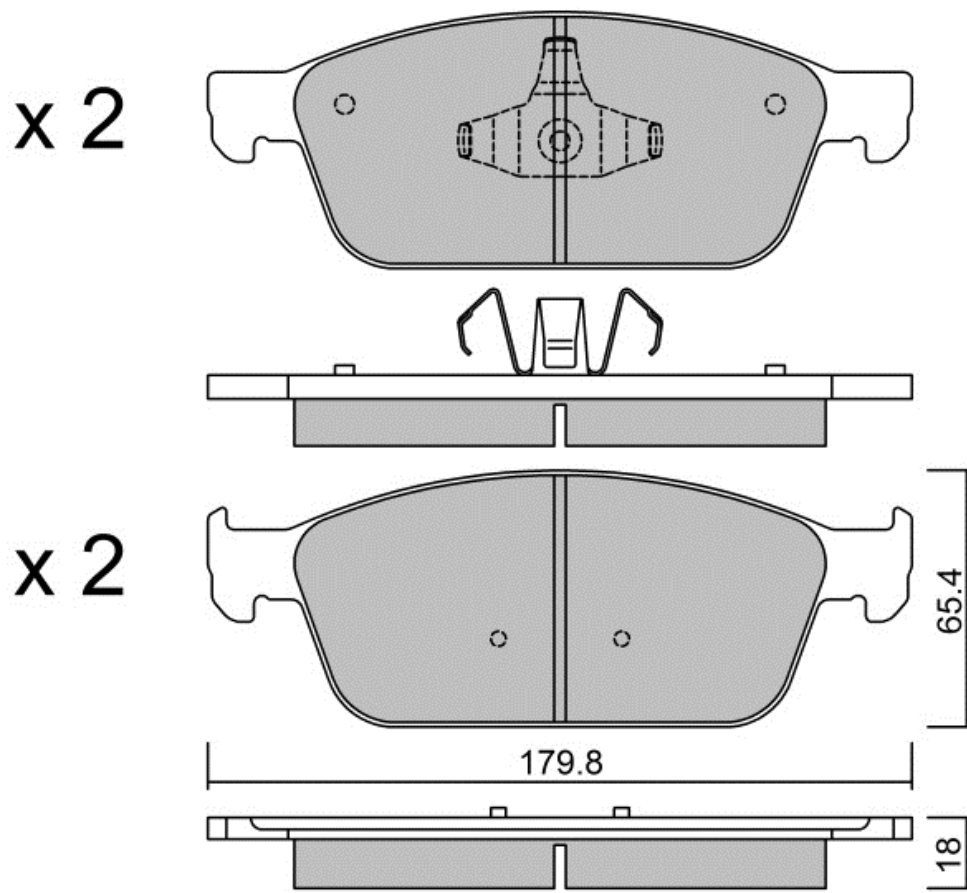

1005.0P

Compound: **R60**

APPLICATIONS:

ATE CALIPER - Front FORD (Track day) Focus 2.0 ST / 2012-
ATE CALIPER - Front FORD (Track day) Kuga II (DM2) 1.5 TDCi / 2016-
ATE CALIPER - Front FORD (Track day) Kuga II (DM2) 2.0 4WD / 2013-2016
ATE CALIPER - Front FORD (Track day) Kuga II (DM2) 2.0 TDCi / 2014-
ATE CALIPER - Front FORD (Track day) Kuga II (DM2) 2.0 TDCi, 4WD / 2014-

SPECIAL BRAKE SYSTEMS: