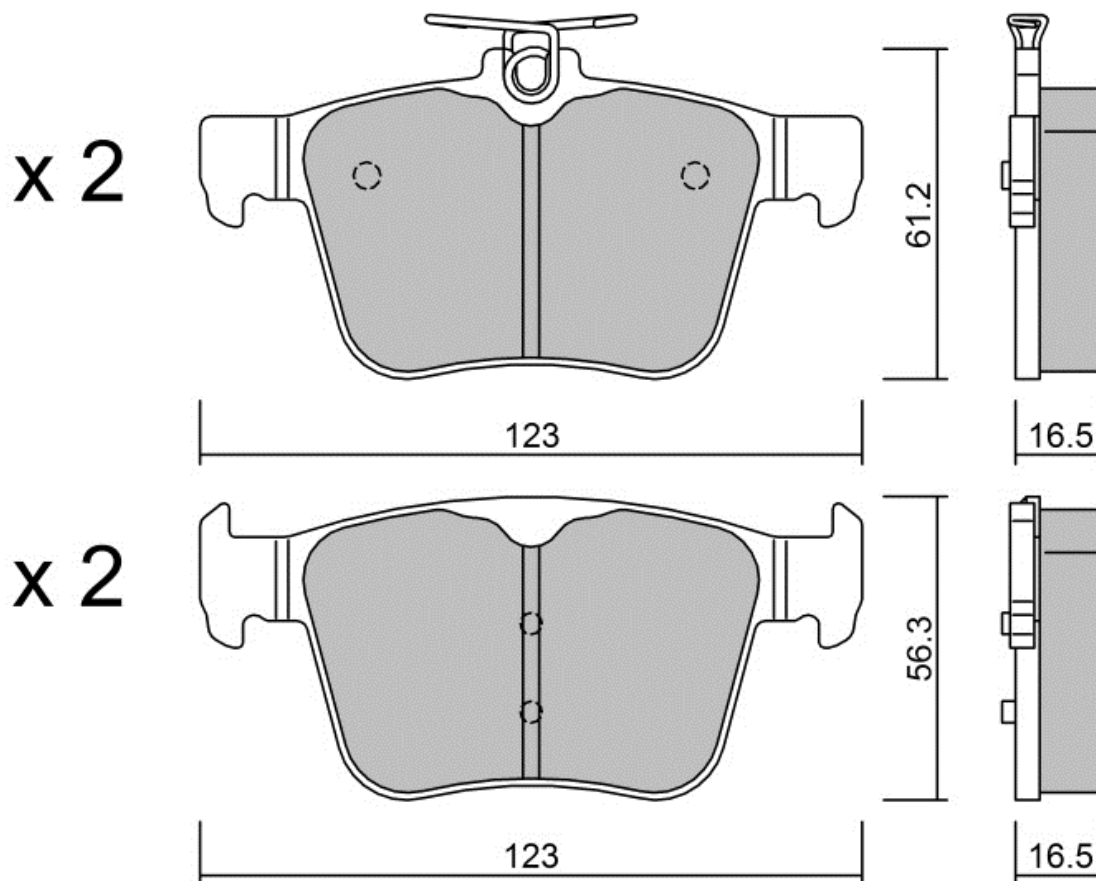

997.0P

Compound: **R60**

APPLICATIONS:

ATE CALIPER - Rear AUDI (Track day) Rs3 -S3 (8V) RS3 2.5i 20v TFSi / 2012-
ATE CALIPER - Rear VOLKSWAGEN (Track day) Golf VII 2.0i 16v TFSi R 300 hp / 2012-

SPECIAL BRAKE SYSTEMS: