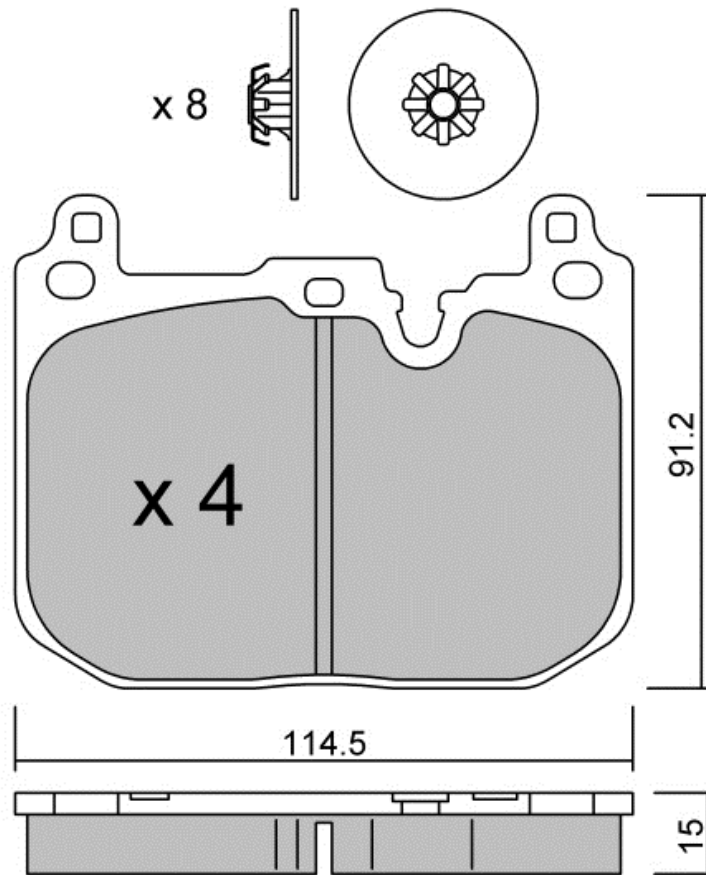

1039.2P

Compound: **R60**

APPLICATIONS:

BREMBO CALIPER - Front MINI (Track day) Mini (F55-F56) 2.0i T. JCW / 2013-

SPECIAL BRAKE SYSTEMS: