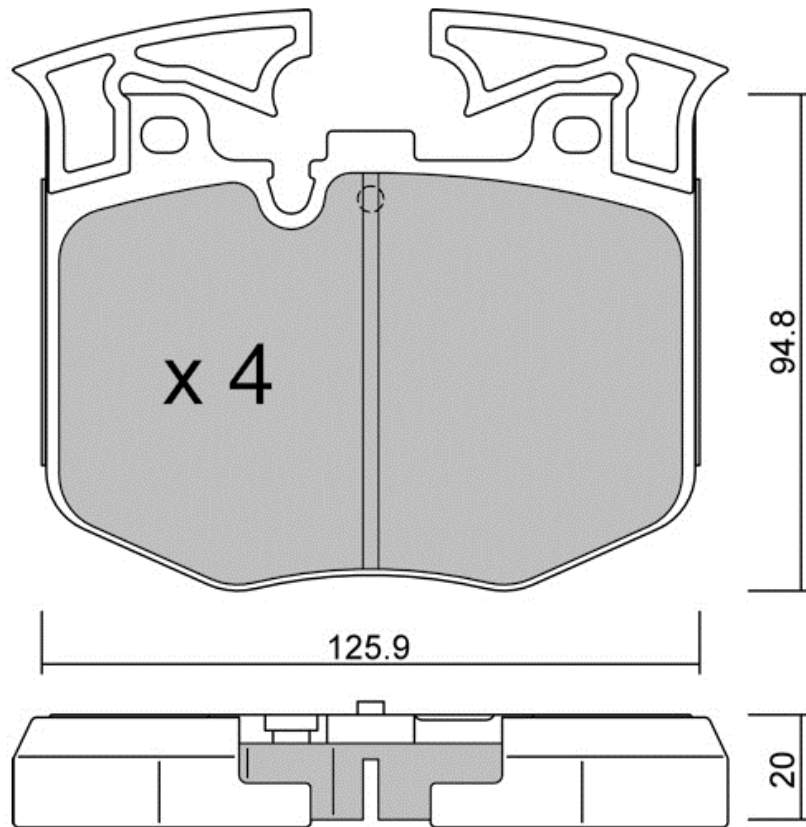

1146.0P

Compound: **R60**

APPLICATIONS:

BREMBO CALIPER - Front BMW (Track day) Serie 5 (G30-G31) 525d, 530i, 530d, 540i, 540d / 2017-
BREMBO CALIPER - Front BMW (Track day) Serie 6 GT (G32) 630i, 630d, 640i, 640d / 2017-
BREMBO CALIPER - Front BMW (Track day) Serie 7 (G11-G12) 740i, 740d / 2017-
BREMBO CALIPER - Front BMW (Track day) X3 (G01) 18d, 20i, 20d, 25d, 30i, 30d / 2017-
BREMBO CALIPER - Front BMW (Track day) X3 (G01) M40i, M40d / 2017-
BREMBO CALIPER - Front BMW (Track day) X4 (G02) 20i, 20d, 25d, 30i, 30d / 2018-
BREMBO CALIPER - Front BMW (Track day) X4 (G02) M40i, M40d / 2017-
BREMBO CALIPER - Front BMW (Track day) X5 (G05) 30d, 40i / 2018-
BREMBO CALIPER - Front TOYOTA (Track day) Supra (DB41, DB42, DB43) 3.0 GR 250 Kw / 2019-

SPECIAL BRAKE SYSTEMS: