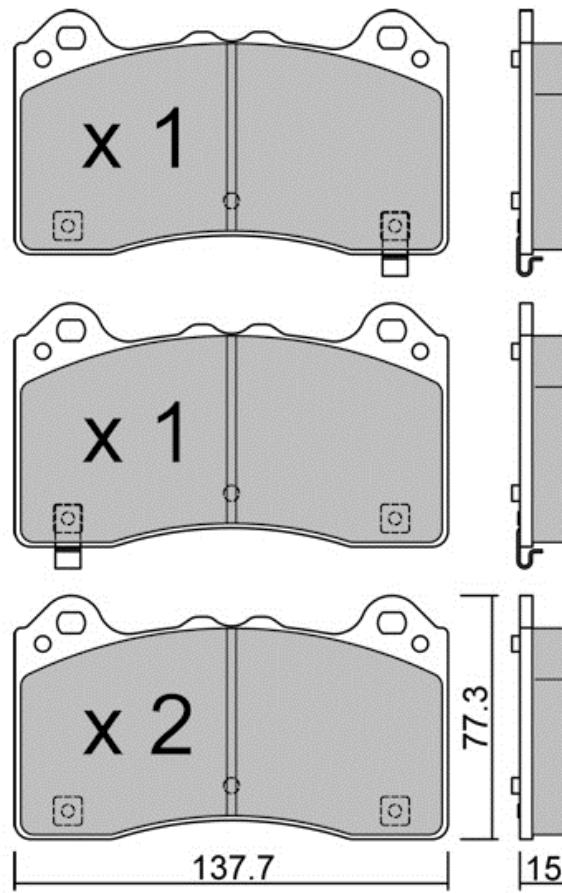

1220.0P

Compound: **R60**

APPLICATIONS:

BREMBO CALIPER - Front FORD (Track day) Focus 2.3i 16V Turbo RS 350 hp / 2018-

SPECIAL BRAKE SYSTEMS: