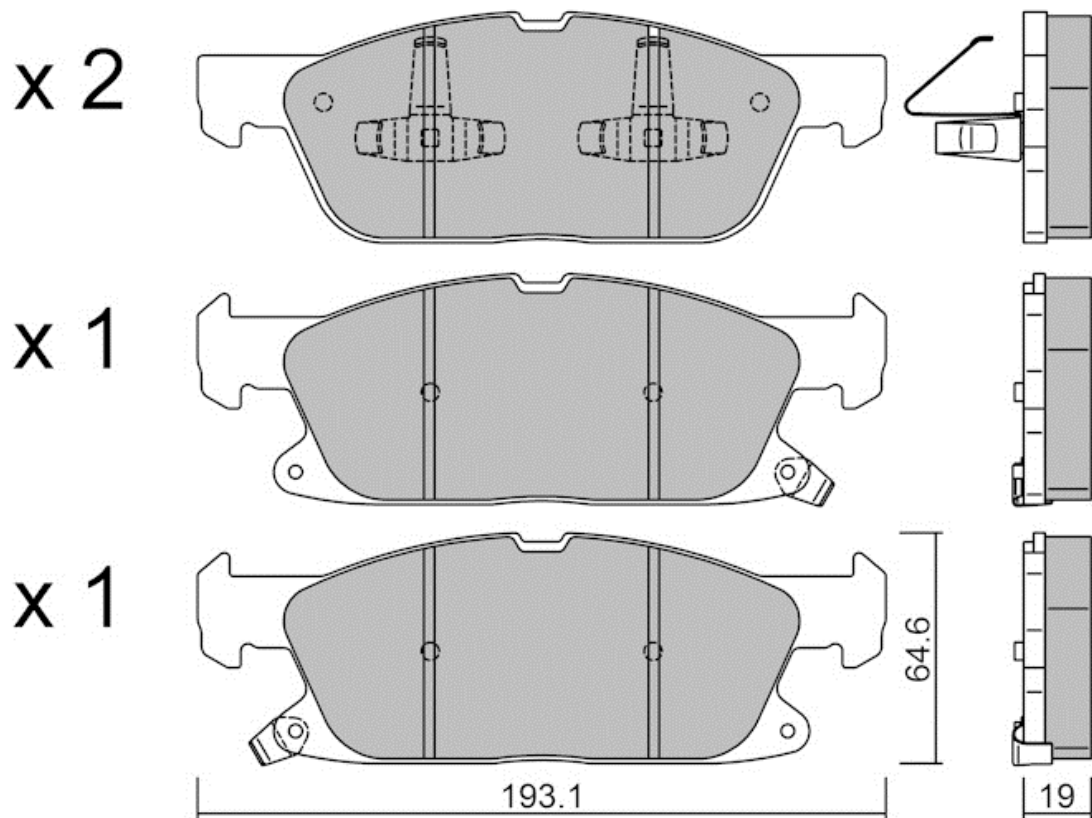

1117.0P

Compound: **R60**

APPLICATIONS:

ATE CALIPER - Front FORD (Track day) Focus 2.0 ST EcoBlue / 2019-
ATE CALIPER - Front FORD (Track day) Focus 2.3 ST Ecoboost / 2019-

SPECIAL BRAKE SYSTEMS: