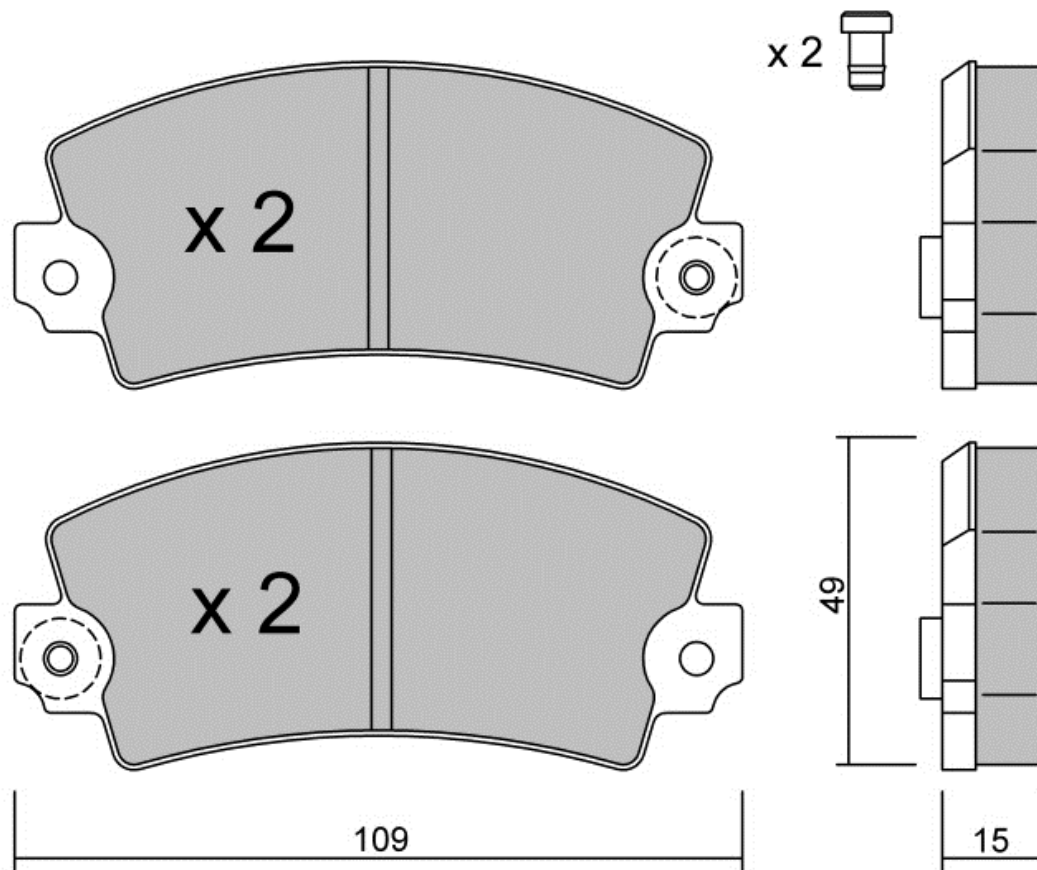

005.0P

Compound: **R60**

APPLICATIONS:

BENDIX CALIPER - Front RENAULT (Track day) R12 1.3, 1.6 / 1969-1995

BENDIX CALIPER - Front RENAULT (Track day) R16 1.6 / 1965-1980

BENDIX CALIPER - Front TALBOT (Track day) Samba 0.9i, 1.1i, 1.4i / 1981-1986

SPECIAL BRAKE SYSTEMS: