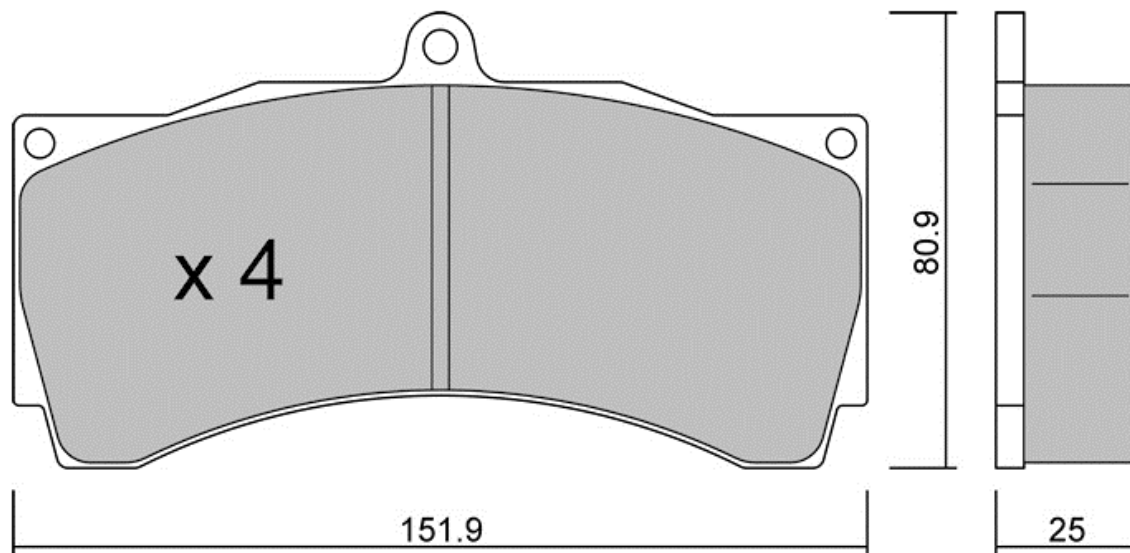

1340.1P

Compound: **R60**

APPLICATIONS:

SPECIAL BRAKE SYSTEMS:

AP RACING

BREMBO - (6 Piston - B51 family)