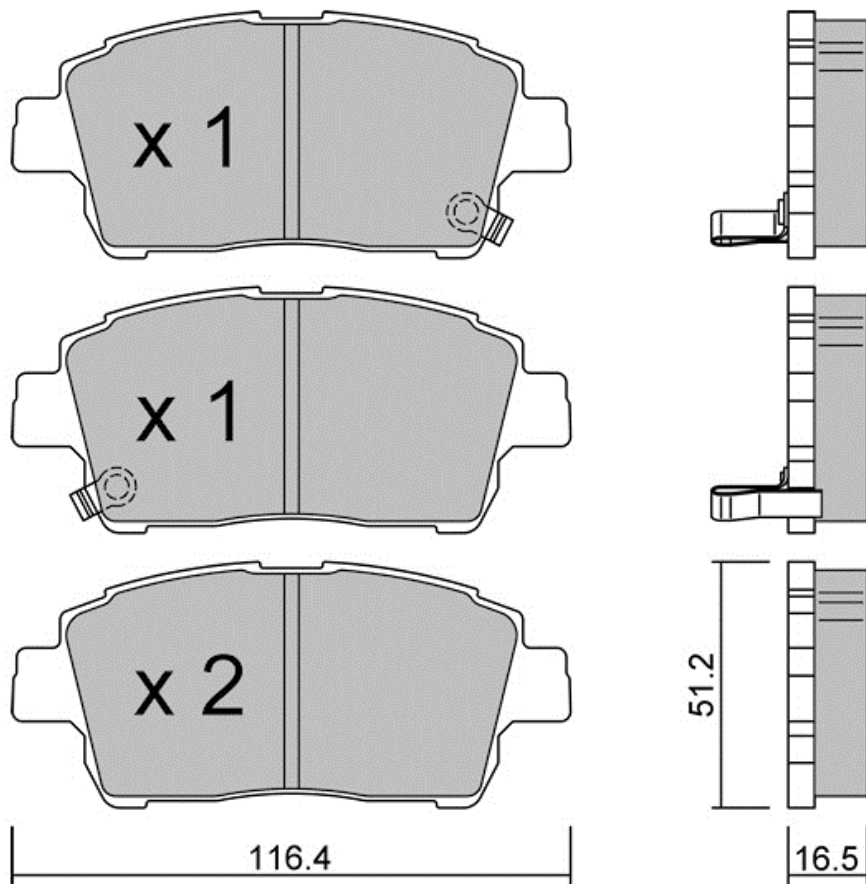

438.0P

Compound: **R60**

APPLICATIONS:

AKEBONO CALIPER - Front TOYOTA MR2 1.8i 16V / 2000-2008

SPECIAL BRAKE SYSTEMS: