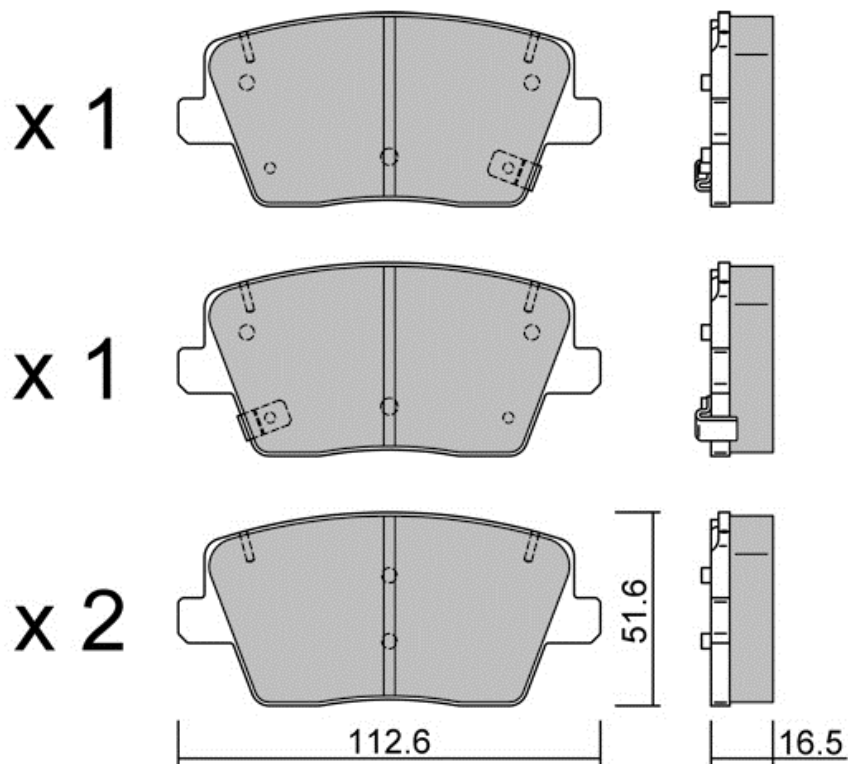

1242.0P

Compound: **R60**

APPLICATIONS:

MANDO CALIPER - Rear HYUNDAI (Track day) i30 III 2.0 N / 2017-

SPECIAL BRAKE SYSTEMS: