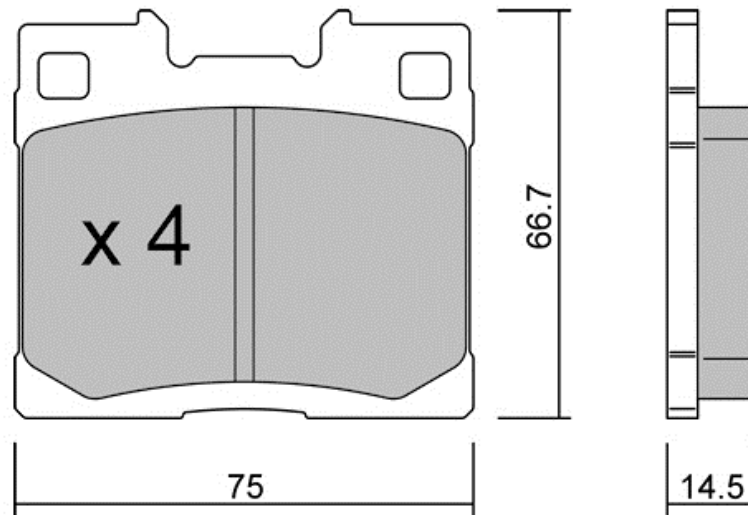

1289.0P

Compound: **R60**

APPLICATIONS:

BREMBO CALIPER - Rear TOYOTA (Track day) Yaris V (_P21_, _PA1_, _PH1_) 1.6 GR 4WD (GXPA16) / 2020-

SPECIAL BRAKE SYSTEMS: