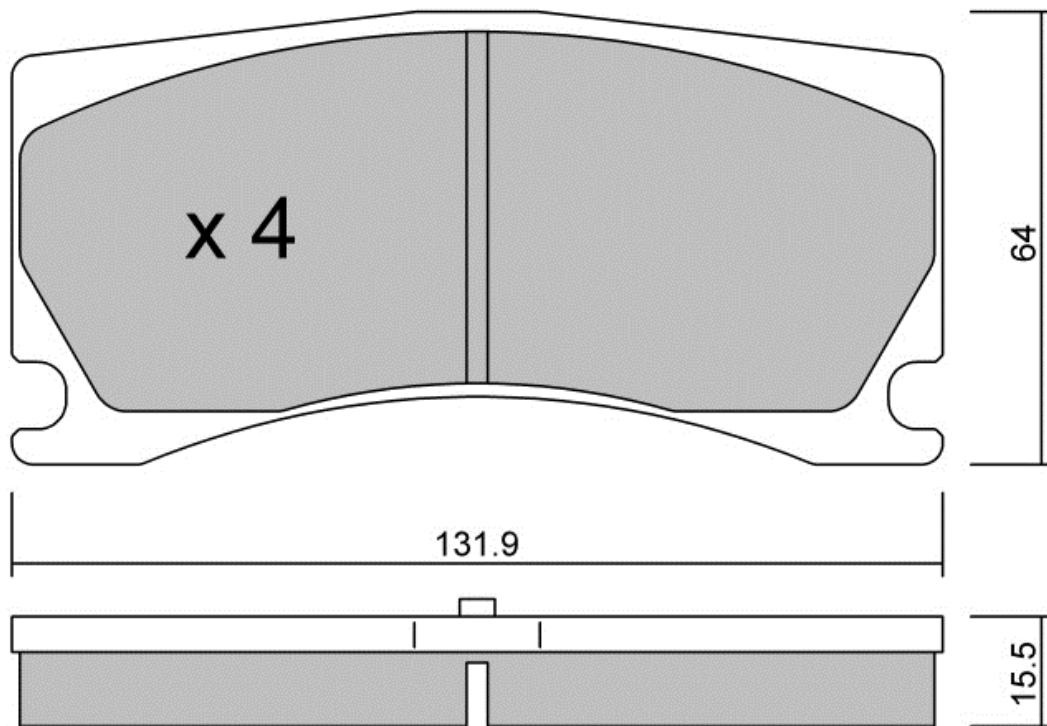

1106.0P

Compound: **R60**

APPLICATIONS:

ALCON CALIPER - Front PEUGEOT (Track day) 308 II 1.6 GTi / 2015-
ALCON CALIPER - Front PEUGEOT (Track day) 308 II 1.6 GTi / 2018-
ALCON CALIPER - Front PEUGEOT (Track day) Rcz 1.6 THP 270 / 2013-
ALCON CALIPER - Rear JAGUAR (Track day) XK (X150) 3.6i, 4.2i, 4.2i XK8, 4.2i XKR, 4.2i XKR-S / 2006-2014
ALCON CALIPER - Rear JAGUAR (Track day) XK (X150) 5.0i V8, 5.0i XKR, 5.0i XKR-S / 2009-2014

SPECIAL BRAKE SYSTEMS: