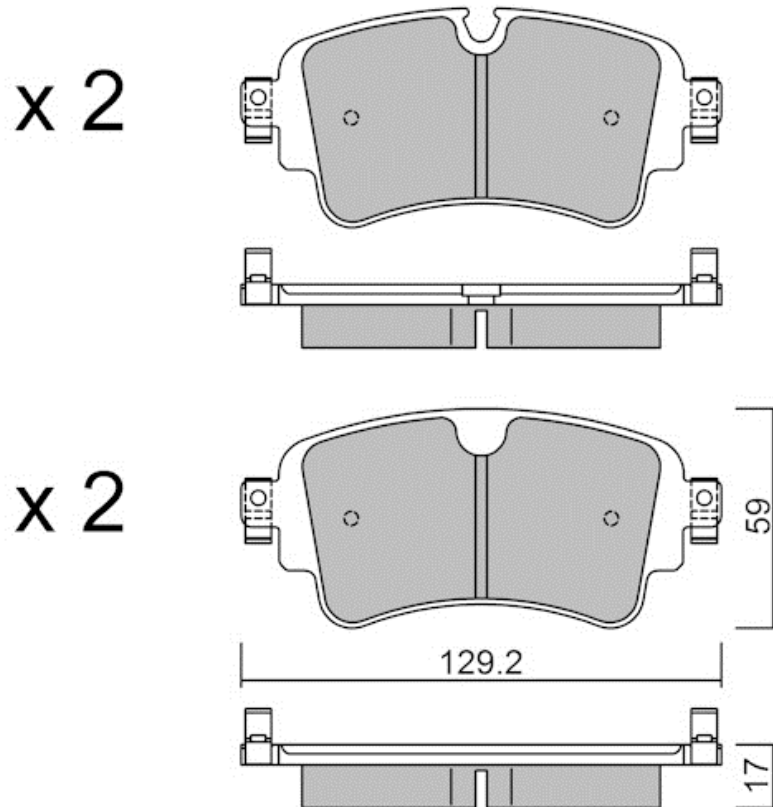

1129.0P

Compound: **R60**

APPLICATIONS:

- TRW CALIPER - Front AUDI (Track day) Rs4-S4 (8W) S4 3.0i V6 TFSI / 2016-
- TRW CALIPER - Rear AUDI (Track day) A4 - A4 Quattro (8W) 2.0i TFSI, 2.0 TDI, 3.0 TDI / 2015-
- TRW CALIPER - Rear AUDI (Track day) A5 - A5 Quattro (F5) 2.0i TFSI, 2.0 TDI, 3.0 TDI / 2017-
- TRW CALIPER - Rear AUDI (Track day) A6 - A6 Quattro (4A) 4.0i V8 TFSI / 2018-
- TRW CALIPER - Rear AUDI (Track day) A6 - A6 Quattro (C8, 4A2) 3.0 TDI / 2018-
- TRW CALIPER - Rear AUDI (Track day) A7 - A7 Quattro (4K) 3.0 TDI / 2018-
- TRW CALIPER - Rear AUDI (Track day) A7 - A7 Quattro (4K) 3.0i V6 TFSI / 2018-
- TRW CALIPER - Rear AUDI (Track day) Q5 (FY) 3.0iV6 TFSI, 3.0 TDI / 2017-
- TRW CALIPER - Rear AUDI (Track day) Q5 (FYB) 2.0i TFSI, 2.0 TDI / 2017-
- TRW CALIPER - Rear AUDI (Track day) Q7 (4M) 2.0i TFSI, 3.0i V6 TFSI / 2015-
- TRW CALIPER - Rear AUDI (Track day) Q7 (4M) 3.0 V6 TDI, 4.0 V8 TDI / 2015-
- TRW CALIPER - Rear AUDI (Track day) Rs5-S5 (F5) S5 3.0i V6 TFSI / 2016-
- TRW CALIPER - Rear AUDI (Track day) Rs6-S6 (4A) S6 4.0i V8 TFSI / 2018-

SPECIAL BRAKE SYSTEMS: