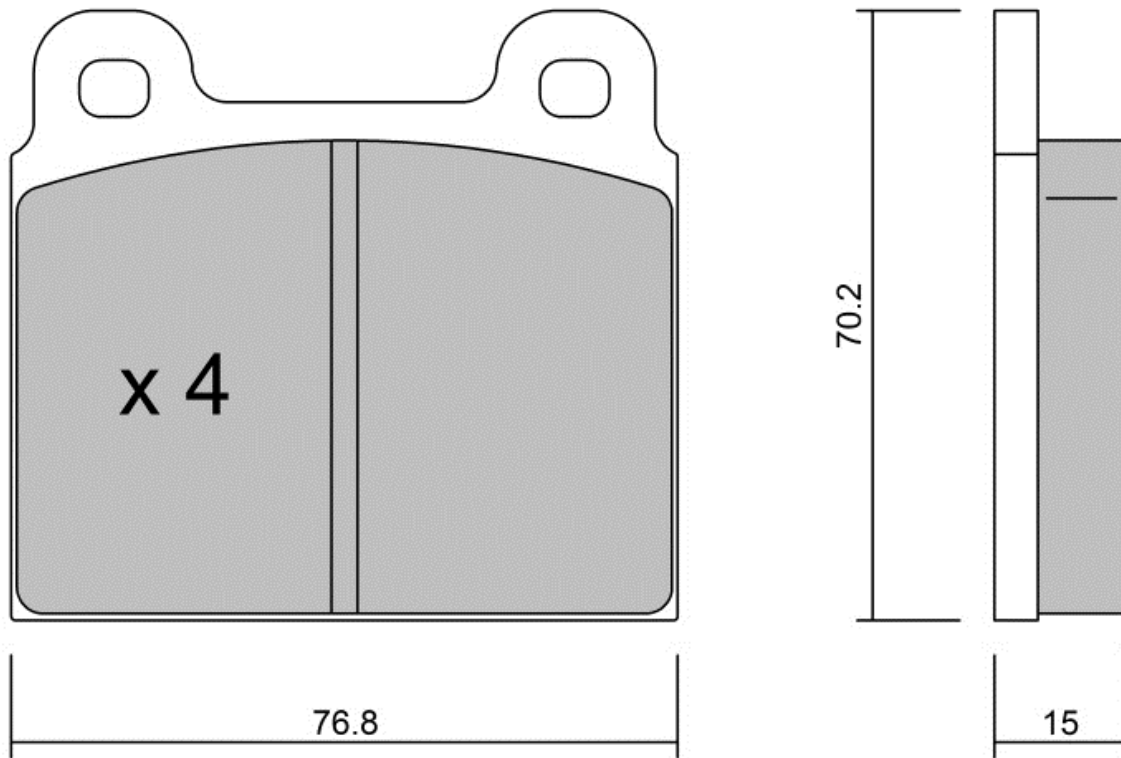

080.1P

Compound: **R60**

APPLICATIONS:

ATE CALIPER - Front ALFA ROMEO (Track day) 1750-2000 1750, 2000 / 1968-1975
ATE CALIPER - Front ALFA ROMEO (Track day) Montreal 2.6 / 1972-1979
ATE CALIPER - Front FERRARI (Track day) 208-308 2.0, 3.0 / 1982-1985
ATE CALIPER - Front FERRARI (Track day) Dino GT 246 / 1969-1973
ATE CALIPER - Front FERRARI (Track day) Dino GT4 308 / 1974-1980
ATE CALIPER - Front LANCIA (Track day) Stratos / 1973-1976
ATE CALIPER - Front OPEL (Track day) Commodore A 2.5, 2.5 GS, 2.8 GS / 1967-1972
ATE CALIPER - Front OPEL (Track day) Commodore B 2.5, 2.5 GS, 2.8 GS / 1972-1978
ATE CALIPER - Front OPEL (Track day) Commodore C 2.5 E, 2.5 S / 1978-1982
ATE CALIPER - Front OPEL (Track day) Monza 2.0, 2.2, 2.5, 2.8, 3.0, 3.0 GSE / 1978-1986
ATE CALIPER - Front PORSCHE (Track day) 356 1500 GS Carrera, 2000 GS Carrera 2 / 1950-1968
ATE CALIPER - Front PORSCHE (Track day) 911 2.7 / S Carrera / SC Carrera RS / 1963-1987
ATE CALIPER - Front PORSCHE (Track day) 911 3.0 SC / SC Carrera / 1963-1987

SPECIAL BRAKE SYSTEMS: