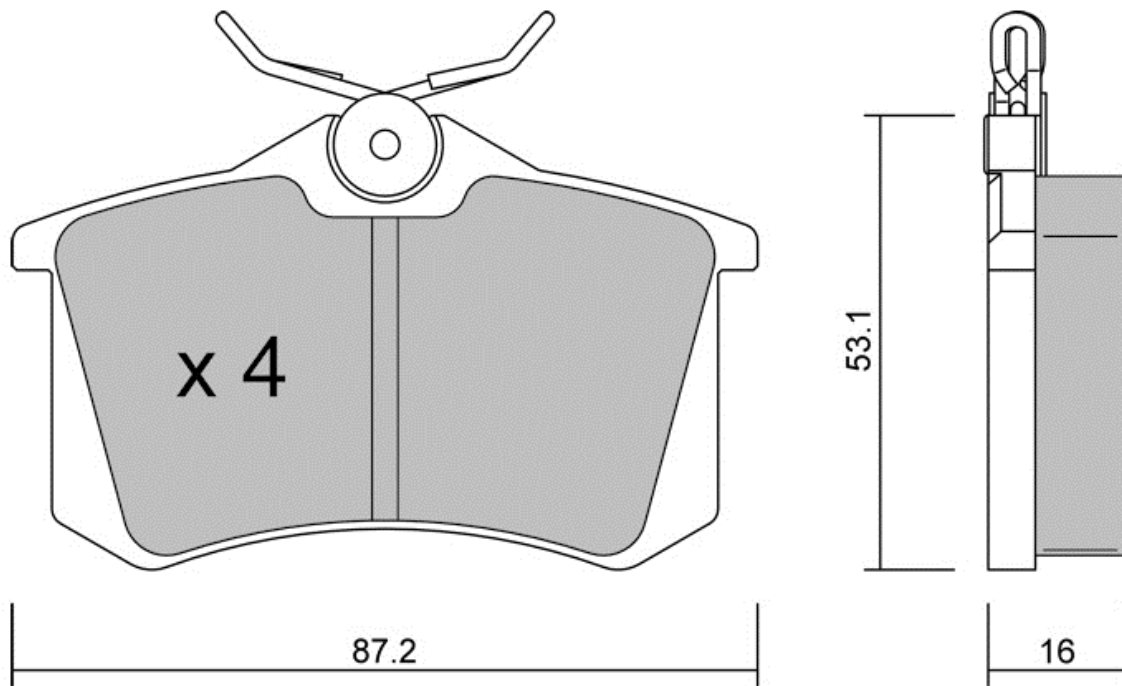

102.2P

Compound: **R60**

APPLICATIONS:

- GIRLING CALIPER - Rear AUDI (Track day) A4 - A4 Quattro (8E-8H) 1.8i 20v T., 1.9 TDi, 2.0i FSi, 2.0i TFSi, 2.4i / 2001-2007
- GIRLING CALIPER - Rear AUDI (Track day) A4 - A4 Quattro (8E-8H) 2.0 TDi, 2.5 V6 TDi / 2001-2007
- GIRLING CALIPER - Rear CITROEN (Track day) C3 1.2i 12V THP 110 hp, 1.6 HDI 100 hp / 2016-
- GIRLING CALIPER - Rear CITROEN (Track day) C4 1.2i 12V THP 110 hp 130 hp, 1.6 VTi 120 hp, 1.6HDI / 2010-
- GIRLING CALIPER - Rear CITROEN (Track day) C4 1.4 VTi 95 hp, 1.6 HDI 90 hp / 2010-
- GIRLING CALIPER - Rear CITROEN (Track day) C4 1.6i 16V THP, 2.0 HDI / 2010-
- GIRLING CALIPER - Rear CITROEN (Track day) Ds4 1.2i 12V THP, 1.6i 16V THP, 2.0 HDI / 2011-2015
- GIRLING CALIPER - Rear CITROEN (Track day) Ds4 1.6 VTi, 1.6 HDI / 2011-2015
- GIRLING CALIPER - Rear DS (Track day) Ds4 1.2i 12V THP, 1.6i 16V THP, 2.0 HDI / 2014-
- GIRLING CALIPER - Rear DS (Track day) Ds4 1.6 VTi, 1.6 HDI / 2014-
- GIRLING CALIPER - Rear NISSAN (Track day) Note 1.5 dCi, 1.6i / 2016-
- GIRLING CALIPER - Rear PEUGEOT (Track day) 208 1.4i 16v, 1.4 HDi, 1.6i 16v, 1.6 HDi / 2012-
- GIRLING CALIPER - Rear PEUGEOT (Track day) 208 1.6i 16v THP 156 hp / 2012-
- GIRLING CALIPER - Rear PEUGEOT (Track day) 208 1.6i 16v THP GTi 200 hp / 2012-
- GIRLING CALIPER - Rear RENAULT (Competition) Clio V 1.3i 16v T. / 2019-
- GIRLING CALIPER - Rear RENAULT (Track day) Clio III 1.5 dCi 105 hp, 1.6i 16v / 2005-2012
- GIRLING CALIPER - Rear RENAULT (Track day) Clio III 2.0i 16v 140 hp / 2005-2012
- GIRLING CALIPER - Rear RENAULT (Track day) Clio III 2.0i 16v RS 200 hp / 2005-2012
- GIRLING CALIPER - Rear RENAULT (Track day) Clio IV 1.6i 16v T. RS 200 hp / 2012-
- GIRLING CALIPER - Rear RENAULT (Competition) Clio Rally V 1.3i 16v T. / 2019-
- GIRLING CALIPER - Rear RENAULT (Track day) Megane II 1.5 dCi, 1.9 dCi, 2.0 16v dCi 150 hp / 2002-2009
- GIRLING CALIPER - Rear RENAULT (Track day) Megane II 1.6i 16v, 2.0i 16v, 2.0i 16v T. / 2002-2009
- GIRLING CALIPER - Rear RENAULT (Track day) Megane III 2.0i 16v TCe 180 hp, 2.0 dCi / 2008-
- GIRLING CALIPER - Rear RENAULT (Track day) Megane III 2.0i 16v TCe RS 250 hp / 2008-
- GIRLING CALIPER - Rear RENAULT (Track day) Megane III 2.0i 16v TCe RS 265 hp / 2008-
- GIRLING CALIPER - Rear RENAULT (Track day) Megane IV 1.8 16V T RS / 2017-
- GIRLING CALIPER - Rear RENAULT (Track day) Twingo 1.6i 16v RS / 2007-

SPECIAL BRAKE SYSTEMS: