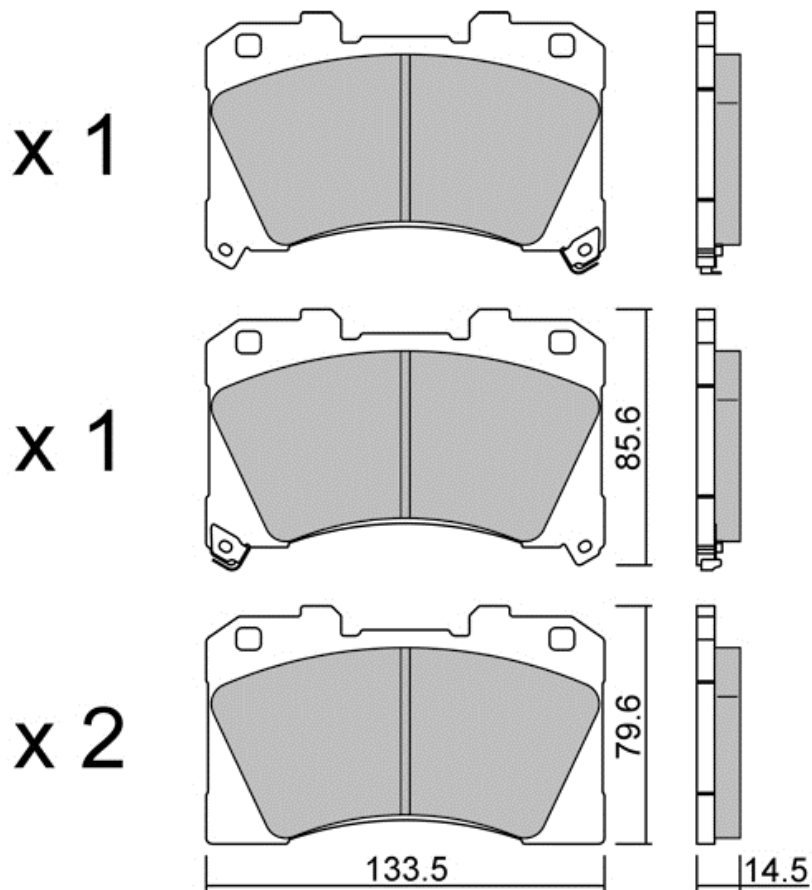

1288.0P

Compound: **R60**

APPLICATIONS:

BREMBO CALIPER - Front TOYOTA (Track day) Yaris V (_P21_, _PA1_, _PH1_) 1.6 GR 4WD (GXPA16) / 2020-

SPECIAL BRAKE SYSTEMS: