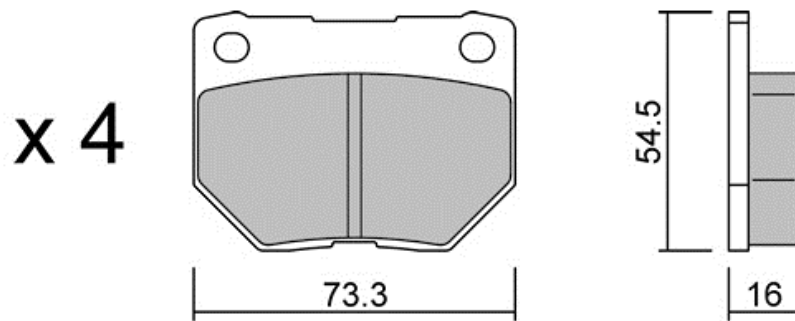

517.0P

Compound: **R60**

APPLICATIONS:

SUMITOMO CALIPER - Rear SUBARU (Track day) Impreza (GC-GF) 2.0i 16v T. 4wd / 1992-2000
SUMITOMO CALIPER - Rear SUBARU (Track day) Impreza (GD-GG) 2.0i 16v T. 4wd WRX / 2000-2008
SUMITOMO CALIPER - Rear SUBARU (Track day) Impreza (GH-GR) 2.0i 16v T. 4wd WRX / 2008-

SPECIAL BRAKE SYSTEMS: