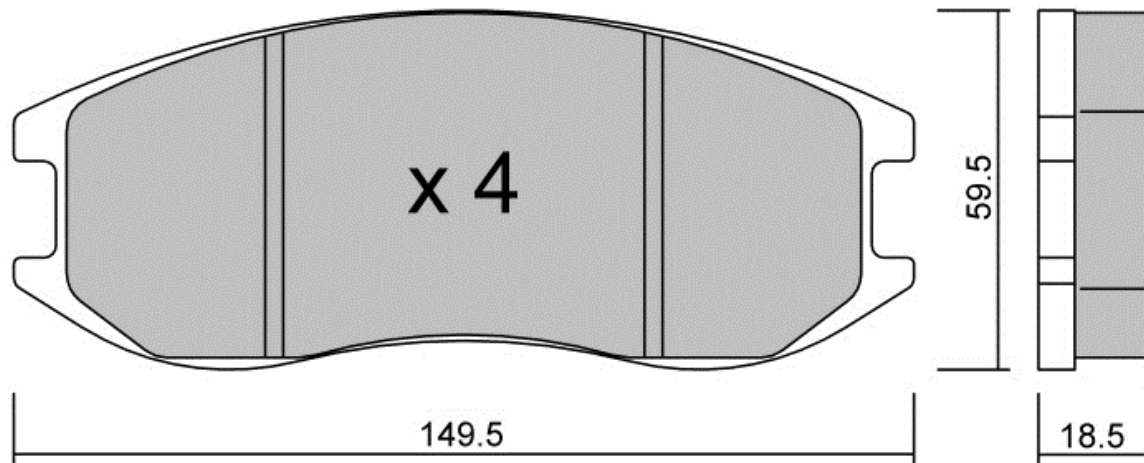

1071.0R

Compound: **R80**

APPLICATIONS:

PFC CALIPER - Front RENAULT (Competition Cup) Clio IV 1.6i 16v T. / 2012-

SPECIAL BRAKE SYSTEMS: