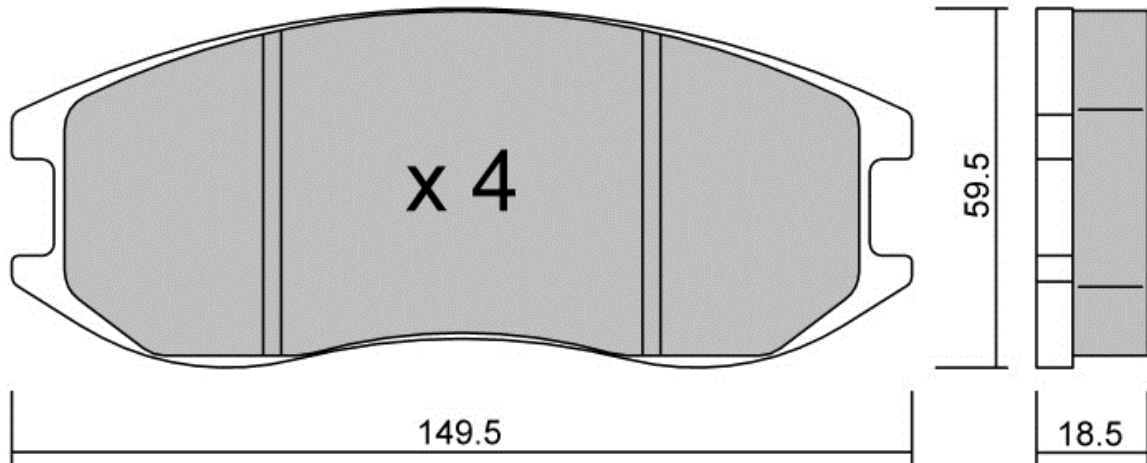

1071.0P

Compound: **R60**

APPLICATIONS:

PFC CALIPER - Front RENAULT (Competition Cup) Clio IV 1.6i 16v T. / 2012-

SPECIAL BRAKE SYSTEMS: