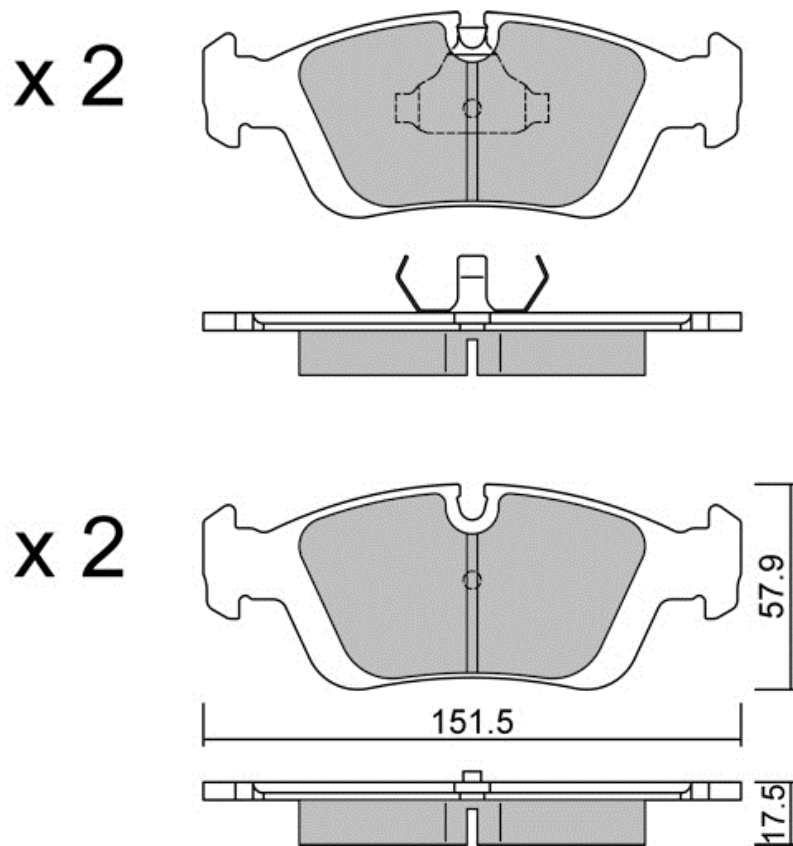

126.0P

Compound: **R60**

APPLICATIONS:

ATE CALIPER - Front BMW (Track day) Serie 3 (E36) 316i, 318i, 318TDS, 320i, 323i, 325TD, 325i, 328i / 1991-1998

SPECIAL BRAKE SYSTEMS: