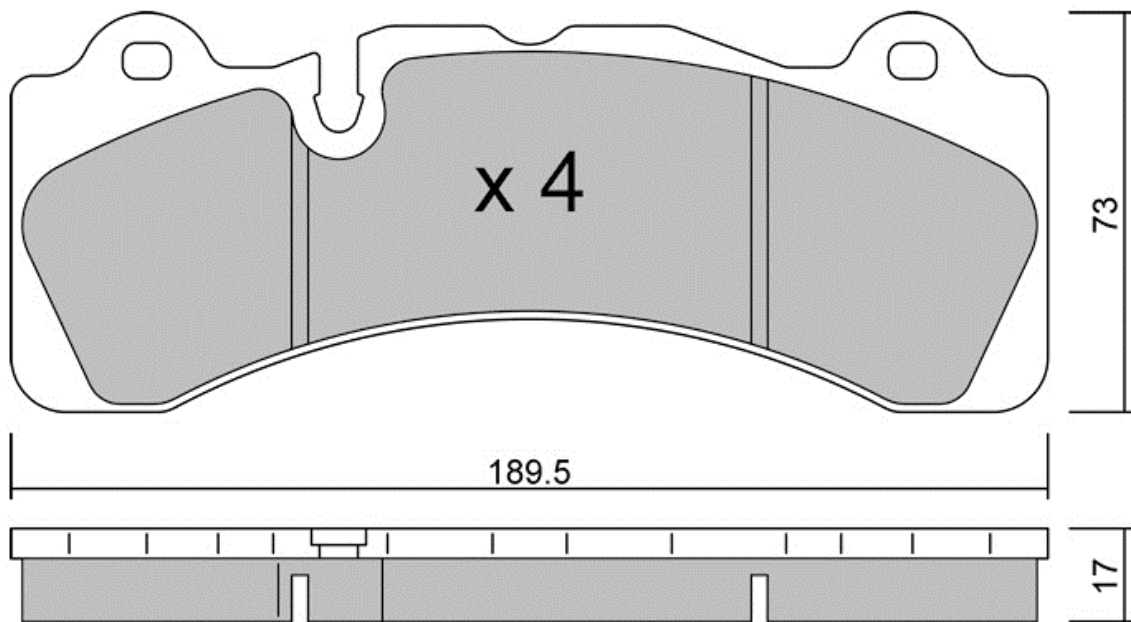

# 1327.0P

Compound: **R60**

**APPLICATIONS:**

**SPECIAL BRAKE SYSTEMS:**

BREMBO HP6 Narrow