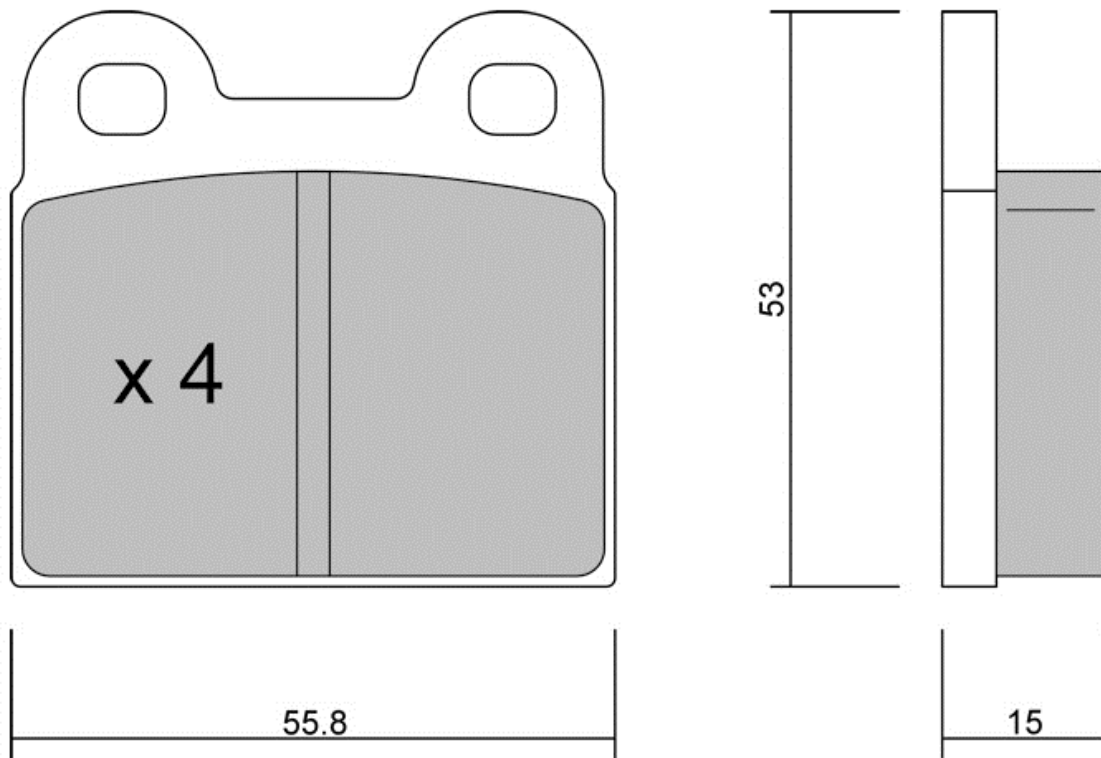

# 002.1P

Compound: **R60****APPLICATIONS:**

ATE CALIPER - Front NSU (Track day) Prinz 1000, 1200 / 1961-1974  
 ATE CALIPER - Front OPEL (Track day) Kadett B 1.1, 1.2, 1.7 / 1965-1973  
 ATE CALIPER - Front TALBOT (Track day) Simca 1.1i Rallye, 1.1i Spezial / 1961-1978  
 ATE CALIPER - Rear ALFA ROMEO (Track day) 1750-2000 1750, 2000 / 1968-1975  
 ATE CALIPER - Rear ALFA ROMEO (Track day) Giulia 1300, 1600 / 1962-1979  
 ATE CALIPER - Rear ALFA ROMEO (Track day) Montreal 2.6 / 1972-1979  
 ATE CALIPER - Rear ALFA ROMEO (Track day) Spider 1300, 1600, 1750, 2000 / 1966-1977  
 ATE CALIPER - Rear ALFA ROMEO (Track day) Spider 1600, 2000 / 1971-1994  
 ATE CALIPER - Rear PORSCHE (Track day) 356 1500 GS Carrera, 2000 GS Carrera 2 / 1950-1968  
 ATE CALIPER - Rear LANCIA (Track day) Stratos / 1973-1976  
 ATE CALIPER - Rear BMW (Track day) 530 (E12) / 1981-1988  
 ATE CALIPER - Rear BMW (Track day) 725 2.5 (E23) / 1977-1979  
 ATE CALIPER - Rear BMW (Track day) 728 2.5 (E23) / 1977-1979  
 ATE CALIPER - Rear BMW (Track day) 730 2.5 (E23) / 1977-1979  
 ATE CALIPER - Rear BMW (Track day) 732 2.5 (E23) / 1977-1979  
 ATE CALIPER - Rear BMW (Track day) 733 2.5 (E23) / 1977-1979  
 ATE CALIPER - Rear BMW (Track day) M1 3.5 (E26) / 1978-1982