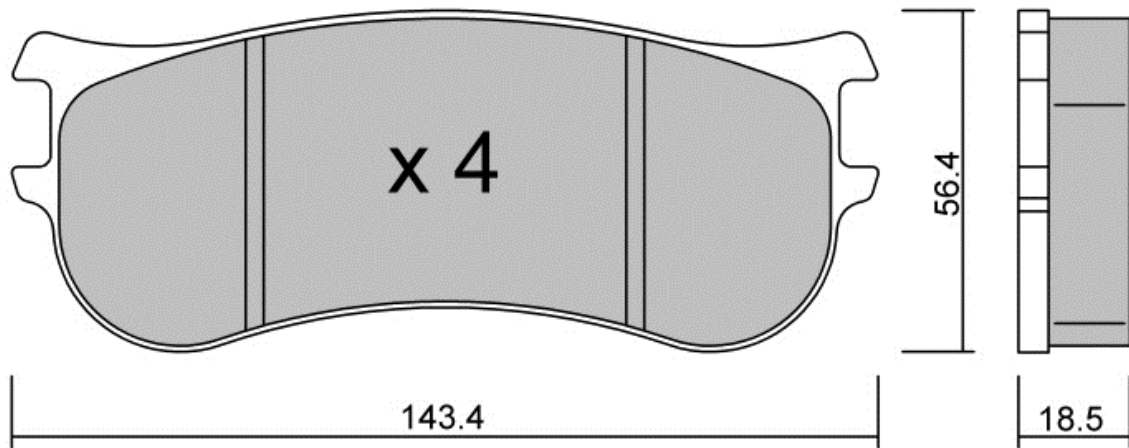

1069.0P

Compound: **R60**

APPLICATIONS:

PFC CALIPER - Front RENAULT (Competition R3T) Clio IV 1.6i 16v T. / 2012-

SPECIAL BRAKE SYSTEMS: