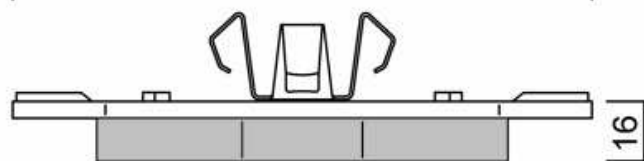

1142.0P

Compound: **R60**

x 2

x 2