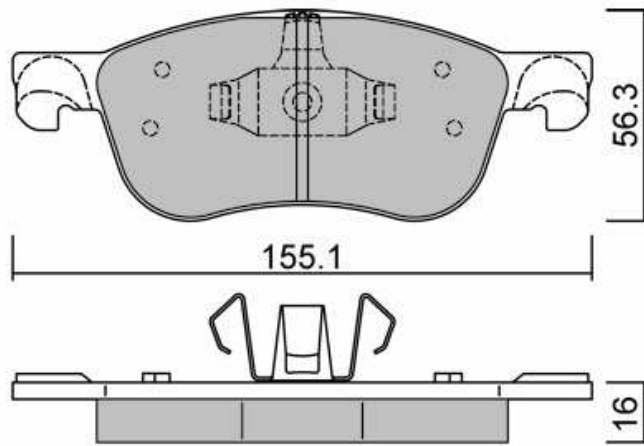

1142.0R

Compound: **R80**

x 2

x 2