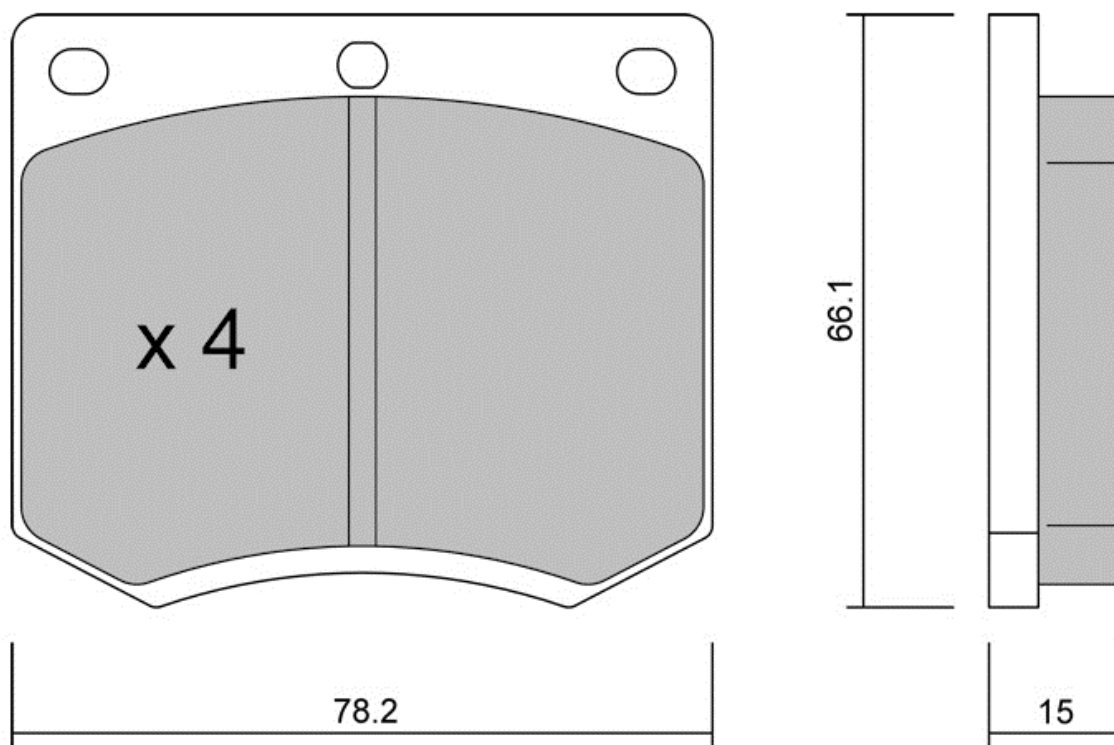

# 025.0P

Compound: **R60****APPLICATIONS:**

GIRLING CALIPER - Front FORD (Track day) Capri I 1700, 2000, 2300, 2600, 2600 RS / 1968-1974

GIRLING CALIPER - Front FORD (Track day) Capri II 1.6, 2.0, 2.3, 3.0 / 1974-1977