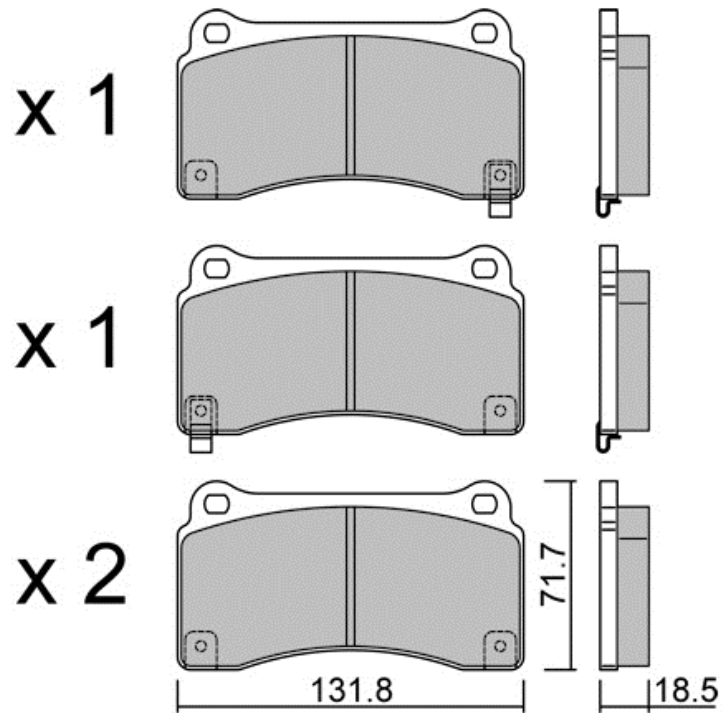

1157.0P

Compound: **R60**

APPLICATIONS:

BREMBO CALIPER - Rear NISSAN (Track day) GT-R (R35) 3.8i V6 Turbo / 2007-

SPECIAL BRAKE SYSTEMS: