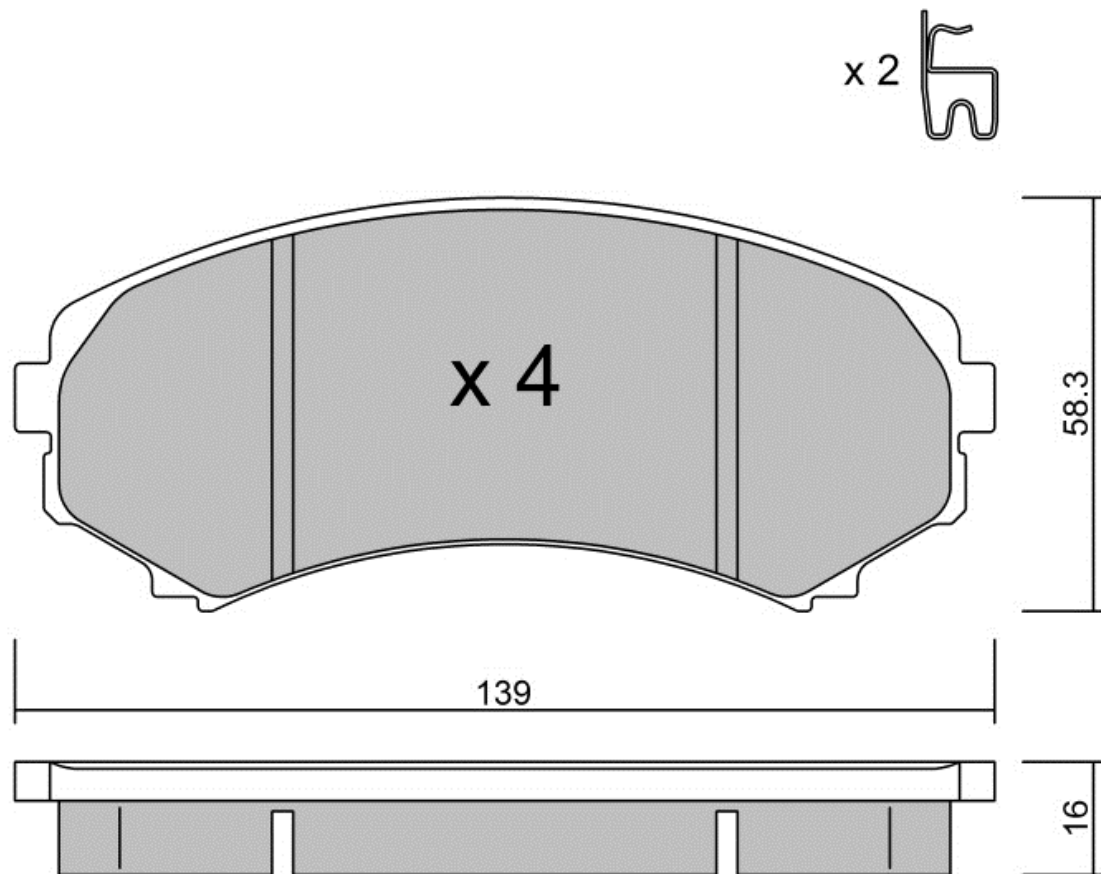

414.0P

Compound: **R60**

APPLICATIONS:

SUMITOMO CALIPER - Front MITSUBISHI (Track day) Grandis / 2004-
SUMITOMO CALIPER - Front MITSUBISHI (Track day) Pajero (V60) / 2000-2007
SUMITOMO CALIPER - Front MITSUBISHI (Track day) Pajero (V80) / 2007-

SPECIAL BRAKE SYSTEMS: