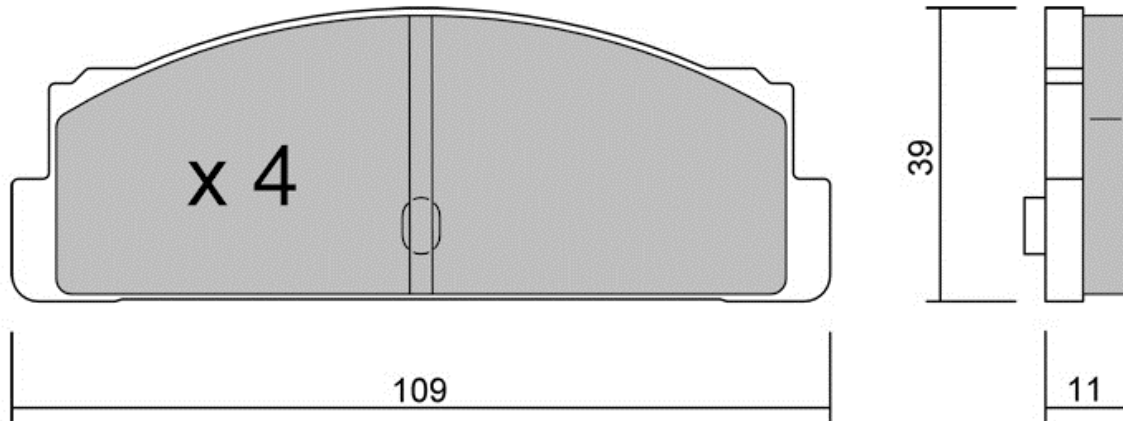

088.0P

Compound: **R60**

APPLICATIONS:

BENDIX CALIPER - Rear AUTOBIANCHI (Track day) A111 1.4 / 1969-1972

BENDIX CALIPER - Rear FIAT (Track day) 124 1200, 1400 Sport, 1500 Sport, 1600 Sport, 1800 Spo / 1966-1975

BENDIX CALIPER - Rear FIAT (Track day) 125 1.6i / 1967-1974

BENDIX CALIPER - Rear FIAT (Track day) 132 1.6i, 1.7i, 2.0i, 2.0D, 2.5D / 1972-1985

BENDIX CALIPER - Rear FIAT (Track day) X1/9 1.3, 1.5 / 1972-1990

BENDIX CALIPER - Rear TALBOT (Track day) Simca 1.1i Rallye, 1.1i Spezial / 1961-1978

SPECIAL BRAKE SYSTEMS: