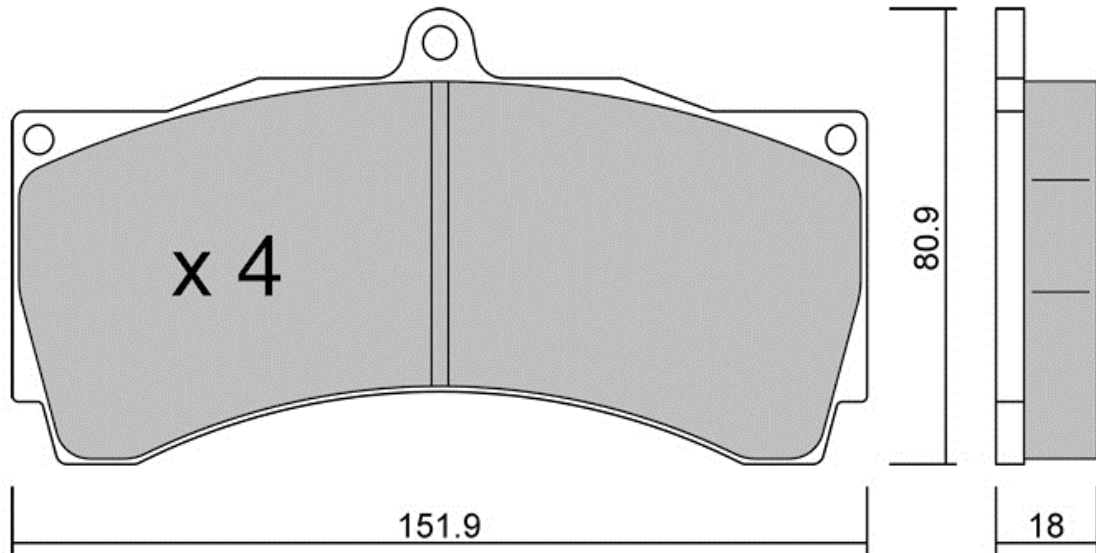

# 1340.0P

Compound: **R60****APPLICATIONS:****SPECIAL BRAKE SYSTEMS:**

AP RACING CP5060-2 to -5 / CP5555  
ALCON PNF4489X532  
BREMBO (6 Piston - B51 family)  
COLEMAN Series IV - Th. 18 mm