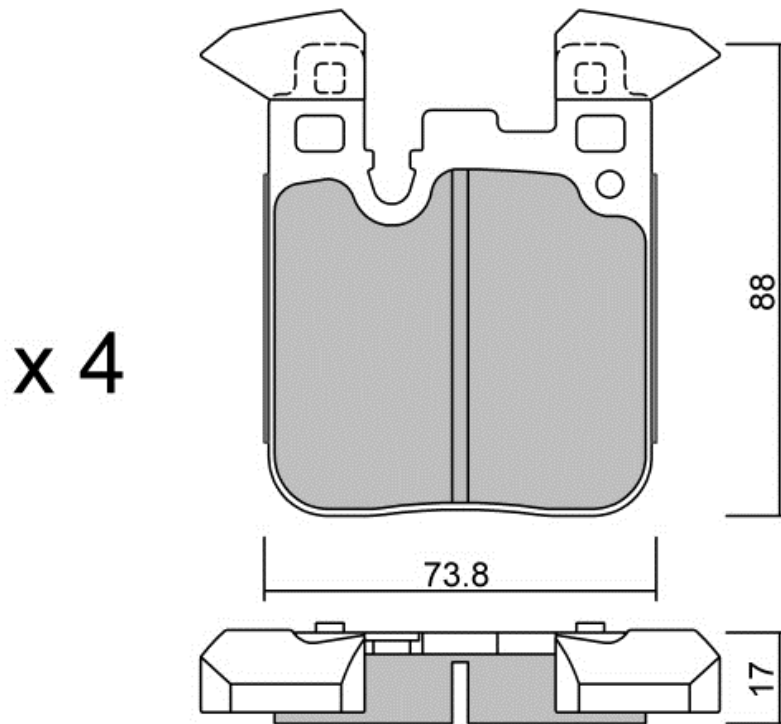

1040.0R

Compound: **R80**

APPLICATIONS:

BREMBO CALIPER - Rear BMW (Track day) Serie 1 (F20-F21) For Performance Brakes Msport / 2011-
BREMBO CALIPER - Rear BMW (Track day) Serie 1 (F20-F21) M135i / 2011-
BREMBO CALIPER - Rear BMW (Track day) Serie 2 (F22-F23) For Performance Brakes Msport / 2014-
BREMBO CALIPER - Rear BMW (Track day) Serie 2 (F22-F23) M235i / 2014-
BREMBO CALIPER - Rear BMW (Track day) Serie 3 (F30-F31-F34-F35-F80) For Performance Brakes Msport / 2011-
BREMBO CALIPER - Rear BMW (Track day) Serie 3 (F30-F31-F34-F35-F80) M3 3.0i T. / 2011-
BREMBO CALIPER - Rear BMW (Track day) Serie 4 (F32-F33-F36-F82-F83) For Performance Brakes Msport / 2013-
BREMBO CALIPER - Rear BMW (Track day) Serie 4 (F32-F33-F36-F82-F83) M4 3.0i T. / 2013-

SPECIAL BRAKE SYSTEMS: