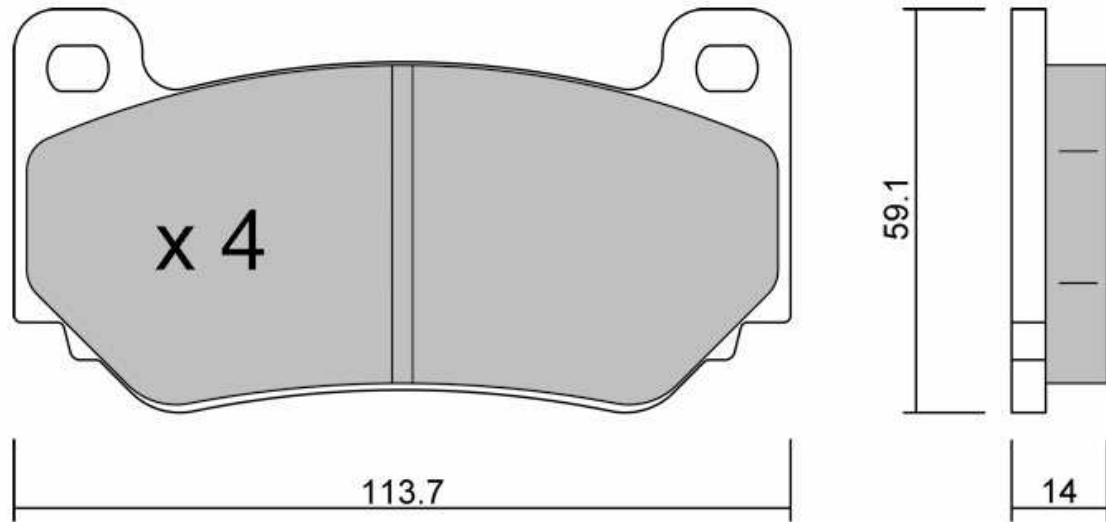

406.1P

Compound: **R60**

APPLICATIONS:

SPECIAL BRAKE SYSTEMS:

AP RACING 14 mm