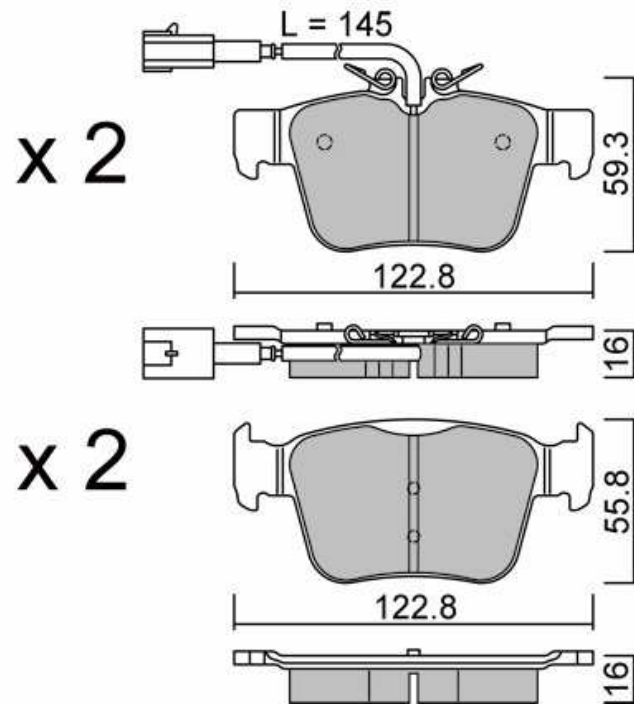

1101.0P

Compound: **R60**

APPLICATIONS:

ATE CALIPER - Rear ALFA ROMEO (Track day) Giulia (952) 2.0, 2.2D, JTD / 2016-
ATE CALIPER - Rear ALFA ROMEO (Track day) Giulia (952) 2.0i 16V 200 hp / 2016-
ATE CALIPER - Rear ALFA ROMEO (Track day) Giulia (952) 2.0i 16V 280 hp, 2.0i 16V Q4 280 hp / 2017-
ATE CALIPER - Rear ALFA ROMEO (Track day) Giulia (952) 2.2 D 136 hp, 150 hp, 180 hp / 2016-
ATE CALIPER - Rear ALFA ROMEO (Track day) Giulia (952) 2.2 D Q4 180 hp / 2016-
ATE CALIPER - Rear ALFA ROMEO (Track day) Giulia (952) 2.2 D Q4 210 hp / 2016-
ATE CALIPER - Rear ALFA ROMEO (Track day) Stelvio (949) 2.0i Q4 / 2016-
ATE CALIPER - Rear ALFA ROMEO (Track day) Stelvio (949) 2.2 D, 2.2 D Q4 / 2016-

SPECIAL BRAKE SYSTEMS: