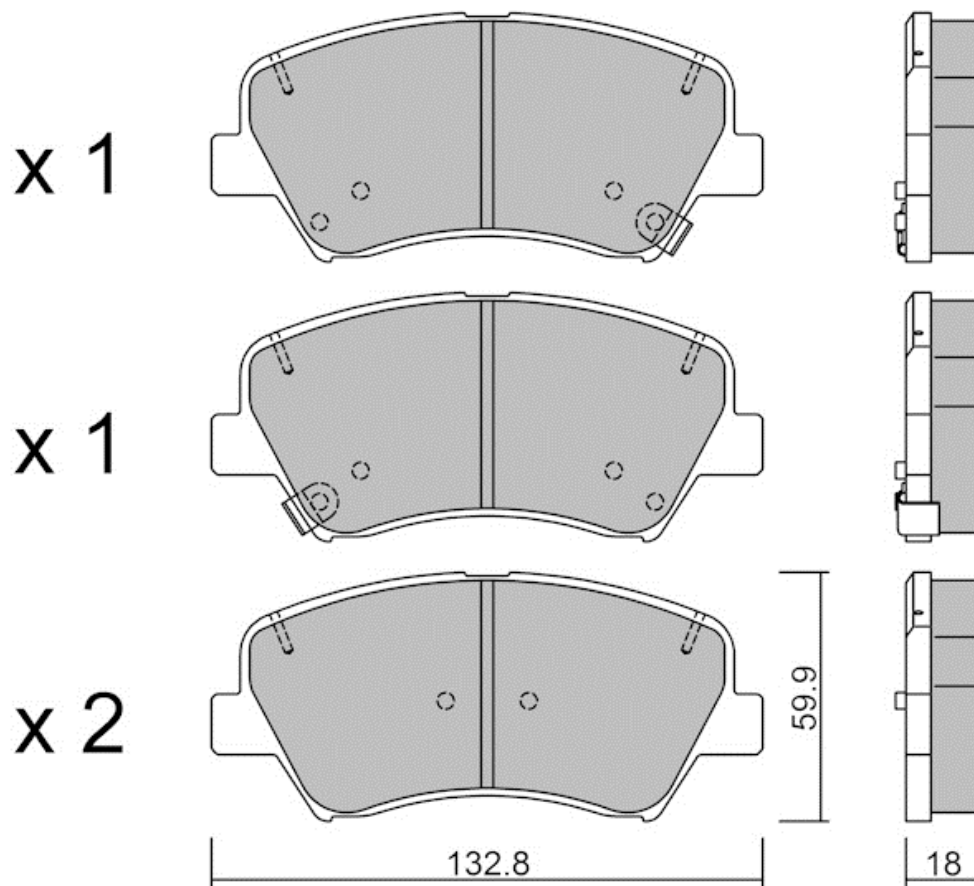

960.0P

Compound: **R60**

APPLICATIONS:

MANDO CALIPER - Front RENAULT (Competition) Clio Rally V 1.3i 16v T. / 2019-

SPECIAL BRAKE SYSTEMS: