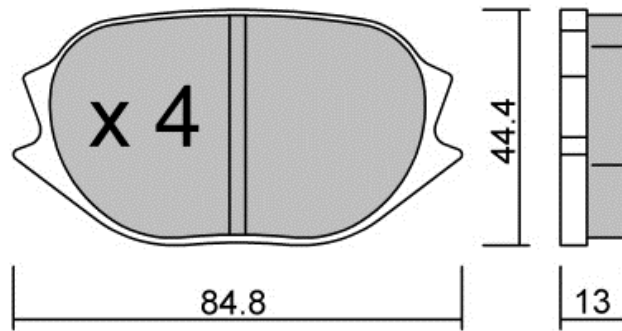

1070.0P

Compound: **R60**

APPLICATIONS:

PFC CALIPER - Rear RENAULT (Competition R3T) Clio IV 1.6i 16v T. / 2012-

SPECIAL BRAKE SYSTEMS: