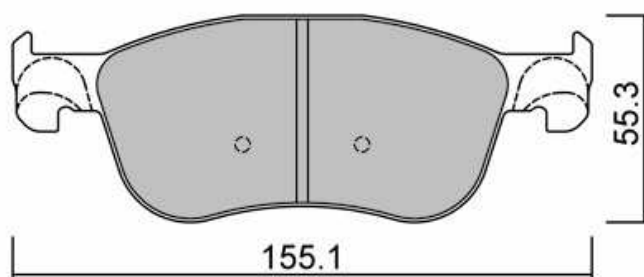

APPLICATIONS:

ATE CALIPER - Front FORD (Track day) Fiesta 1.0 Ecoboost / 2017-

ATE CALIPER - Front FORD (Track day) Fiesta 1.1 / 2017-

ATE CALIPER - Front FORD (Track day) Fiesta 1.5TD / 2017-

SPECIAL BRAKE SYSTEMS: