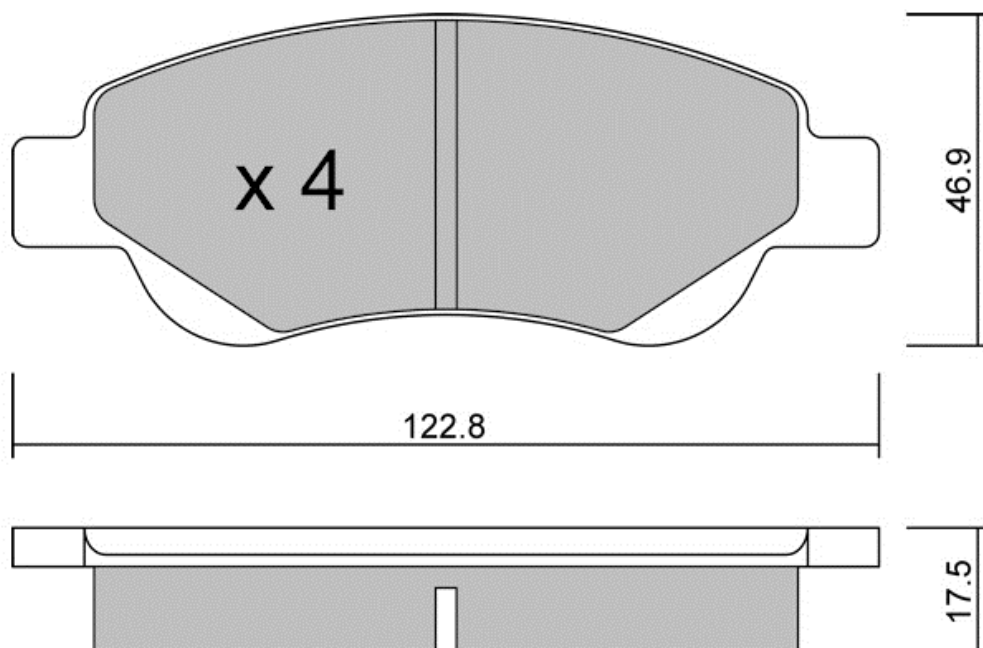

653.0P

Compound: **R60**

APPLICATIONS:

BOSCH CALIPER - Front CITROEN (Track day) C1 I 1.0 / 2005-2014
BOSCH CALIPER - Front CITROEN (Track day) C1 I 1.4 HDi / 2005-2014
BOSCH CALIPER - Front CITROEN (Track day) C1 II 1.0 VTi 68 / 2014-
BOSCH CALIPER - Front CITROEN (Track day) C1 II 1.2 VTi 82 / 2014-
BOSCH CALIPER - Front PEUGEOT (Track day) 107 1.0 / 2005-2014
BOSCH CALIPER - Front PEUGEOT (Track day) 107 1.4 HDi / 2005-2014
BOSCH CALIPER - Front PEUGEOT (Track day) 108 1.0 VTi / 2014-
BOSCH CALIPER - Front PEUGEOT (Track day) 108 1.2 / 2014-
BOSCH CALIPER - Front TOYOTA (Track day) Aygo I 1.0 / 2005-2014
BOSCH CALIPER - Front TOYOTA (Track day) Aygo I 1.4 HdI / 2005-2010
BOSCH CALIPER - Front TOYOTA (Track day) Aygo II 1.0 / 2014-
BOSCH CALIPER - Front TOYOTA (Track day) Aygo II 1.0 VVTi / 2018-
BOSCH CALIPER - Front TOYOTA (Track day) Aygo II 1.2 / 2014-

SPECIAL BRAKE SYSTEMS: