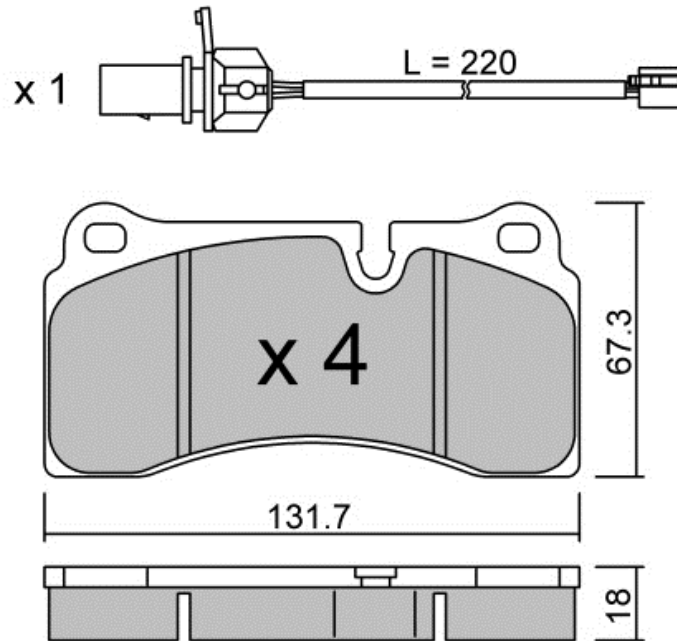

1068.0P

Compound: **R60**

APPLICATIONS:

BREMBO CALIPER - Rear LAMBORGHINI (Track day) Diablo 5.7i V12, 5.9i V12 / 1998-2001
BREMBO CALIPER - Rear LAMBORGHINI (Track day) Gallardo 5.0i V12, 5.2i V12 / 2003-2013
BREMBO CALIPER - Rear LAMBORGHINI (Track day) Murcielago 6.2i V12, 6.5i V12 / 2001-

SPECIAL BRAKE SYSTEMS: