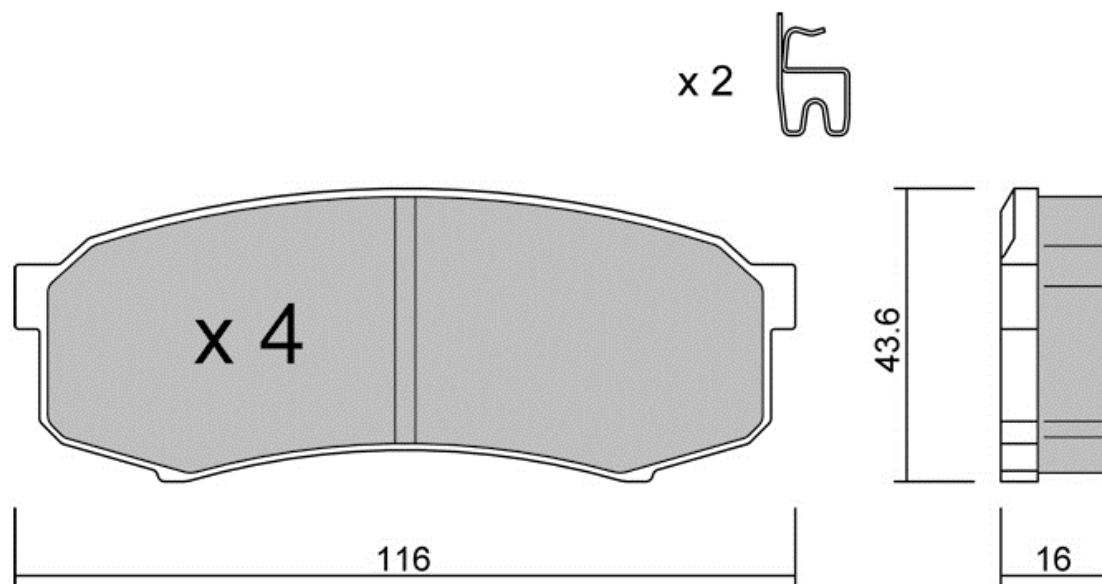

447.0P

Compound: **R60**

APPLICATIONS:

SUMITOMO CALIPER - Rear TOYOTA (Track day) FJ Cruiser (GSJ15) / 2007-
SUMITOMO CALIPER - Rear TOYOTA (Track day) Land Cruiser (J7) / 1990-1996
SUMITOMO CALIPER - Rear TOYOTA (Track day) Land Cruiser (J8) / 1990-1998
SUMITOMO CALIPER - Rear TOYOTA (Track day) Land Cruiser (J9) / 1996-
SUMITOMO CALIPER - Rear TOYOTA (Track day) Land Cruiser (LC150) / 2009-

SPECIAL BRAKE SYSTEMS: