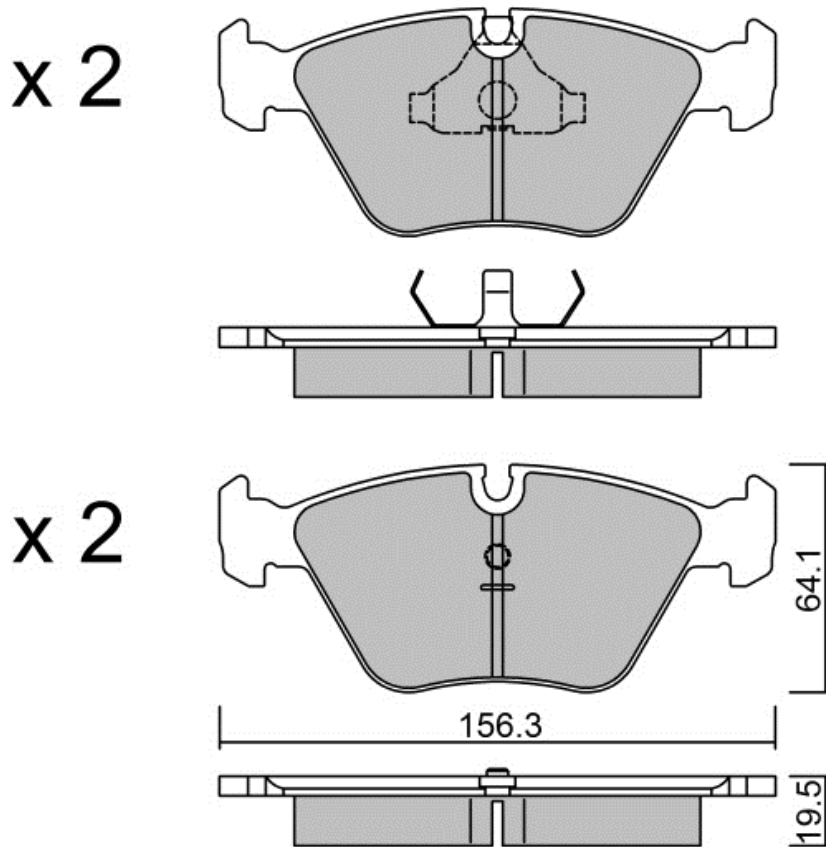

124.0R

Compound: **R80**

APPLICATIONS:

ATE CALIPER - Front BMW (Competition Gr N) Serie 3 (E36) M3

SPECIAL BRAKE SYSTEMS: