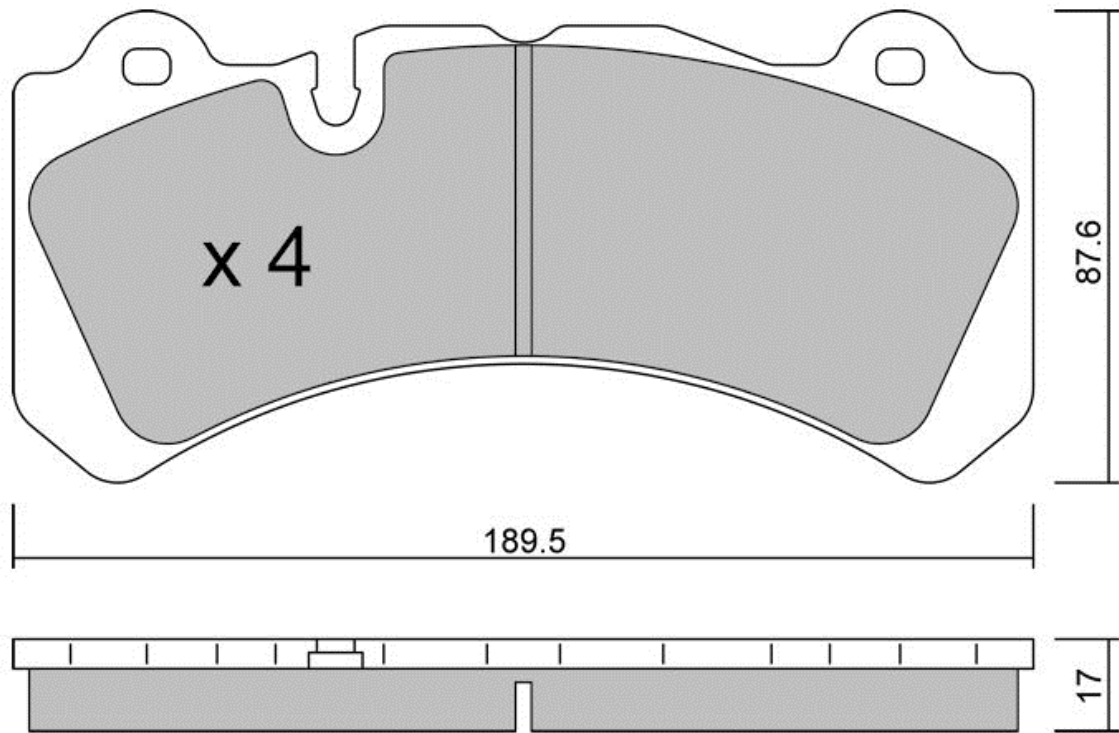

1328.0P

Compound: **R60**

APPLICATIONS:

SPECIAL BRAKE SYSTEMS:
BREMBO HP6