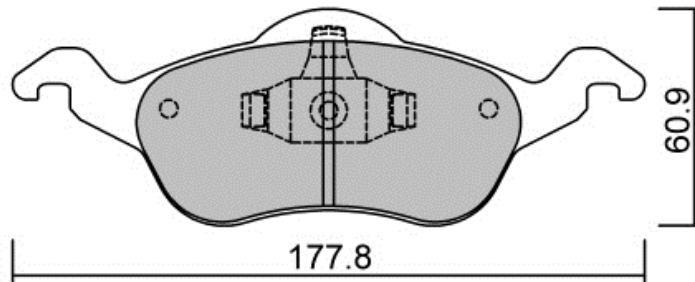

300.0P

Compound: **R60**

x 2

x 2