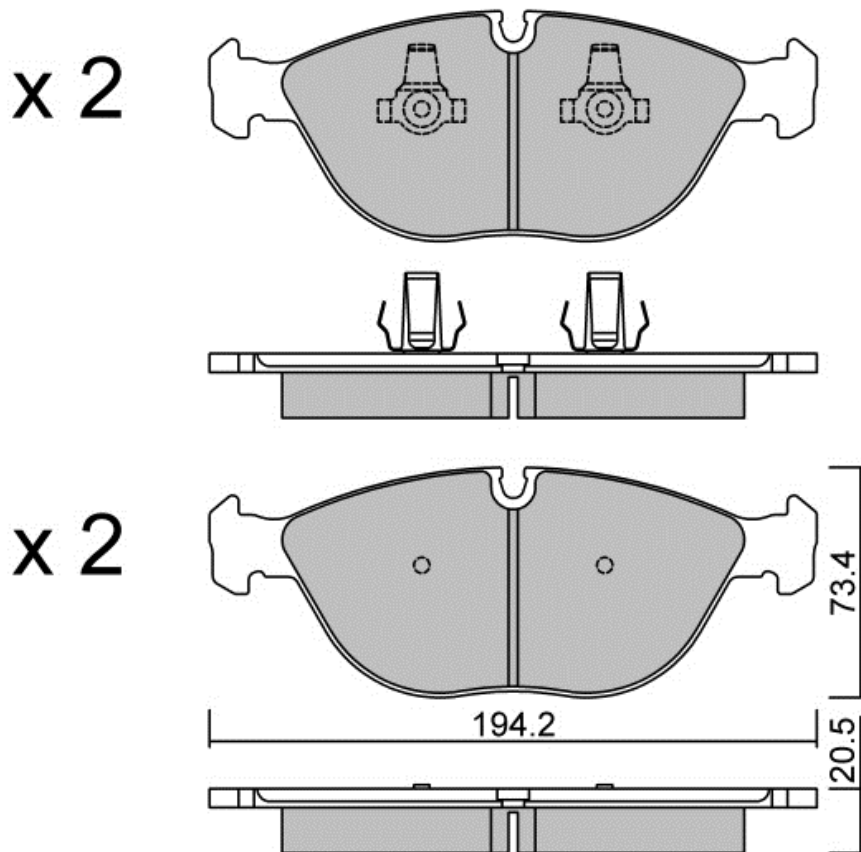

845.0R

Compound: **R80**

APPLICATIONS:

ATE CALIPER - Front AUDI (Track day) A8 / 1994-
ATE CALIPER - Front AUDI (Track day) RS4 / 1994-
ATE CALIPER - Front AUDI (Track day) TT / 1994-
ATE CALIPER - Front BMW (Track day) Serie 7 (E38) / 1994-
ATE CALIPER - Front BMW (Track day) Z8 / 1994-
ATE CALIPER - Front MERCEDES BENZ (Track day) C (202) AMG / 1993-
ATE CALIPER - Front MERCEDES BENZ (Track day) CLK (208) / 1993-
ATE CALIPER - Front MERCEDES BENZ (Track day) E (210-211) / 1995-
ATE CALIPER - Front VOLKSWAGEN (Track day) Golf IV / 1997-
ATE CALIPER - Front VOLKSWAGEN (Track day) Passat / 1997-

SPECIAL BRAKE SYSTEMS: