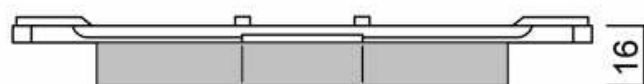

APPLICATIONS:

ATE CALIPER - Front FORD (Track day) Fiesta 1.0 Ecoboost / 2017-

ATE CALIPER - Front FORD (Track day) Fiesta 1.1 / 2017-

ATE CALIPER - Front FORD (Track day) Fiesta 1.5TD / 2017-

SPECIAL BRAKE SYSTEMS: