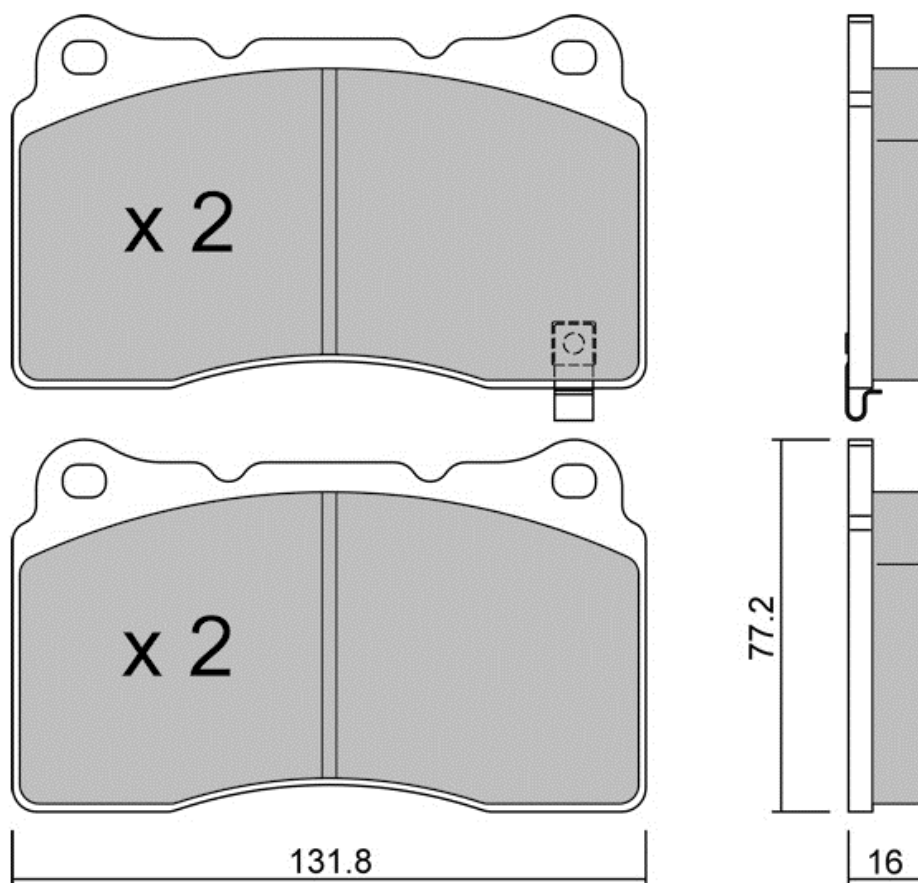

297.5P

Compound: **R60**

APPLICATIONS:

BREMBO CALIPER - Front CADILLAC (Track day) CTS-V 5.7i V8 / 2002-2008
BREMBO CALIPER - Front CADILLAC (Track day) STS I 4.4i V8 / 2005-
BREMBO CALIPER - Front FORD (Track day) GT (937) 5.4 / 2003-2006
BREMBO CALIPER - Front HONDA (Track day) Civic (FC) 2.0i Turbo Type R / 2017-
BREMBO CALIPER - Front MITSUBISHI (Track day) Lancer / Carisma 2.0i 16v T. 4wd Evo V-VI-VII-VIII-IX / 1996-
BREMBO CALIPER - Front MITSUBISHI (Track day) Lancer / Carisma 2.0i 16v T. 4wd Evo X / 1996-
BREMBO CALIPER - Front OPEL (Track day) Astra J 2.0i 16v T. OPC / 2010-
BREMBO CALIPER - Front OPEL (Track day) Insignia 2.8i V6 24v 4x4 OPC / 2008-
BREMBO CALIPER - Front SUBARU (Track day) Impreza (GD-GG) 2.0i 16v T. 4wd WRX STi / 2000-2008
BREMBO CALIPER - Front SUBARU (Track day) Impreza (GD-GG) 2.5i 16v T. 4wd WRX STi / 2000-2008
BREMBO CALIPER - Front SUBARU (Track day) Impreza (GH-GR) 2.5i 16v T. 4wd WRX STi / 2008-

SPECIAL BRAKE SYSTEMS: