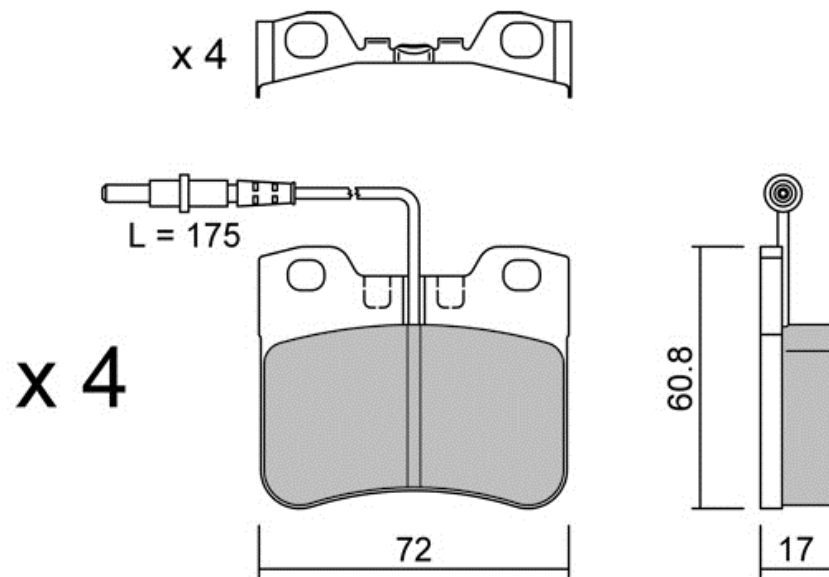

062.0P

Compound: **R60**

APPLICATIONS:

ATE CALIPER - Front CITROEN (Track day) Ax 1.0, 1.1, 1.3 Sport, 1.4, 1.4 4x4, 1.4 GT, 1.4D / 1986-1998

ATE CALIPER - Front CITROEN (Track day) Saxo 1,0i, 1,1i / 1996-2005

ATE CALIPER - Front PEUGEOT (Track day) 106 1.0i, 1.1i / 1991-2005

SPECIAL BRAKE SYSTEMS: