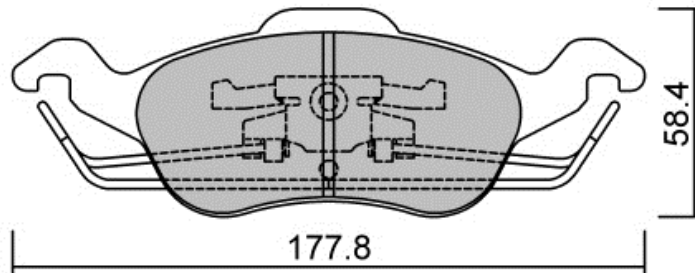

APPLICATIONS:

ATE CALIPER - Front FORD (Track day) Focus / 1998-2004

SPECIAL BRAKE SYSTEMS: