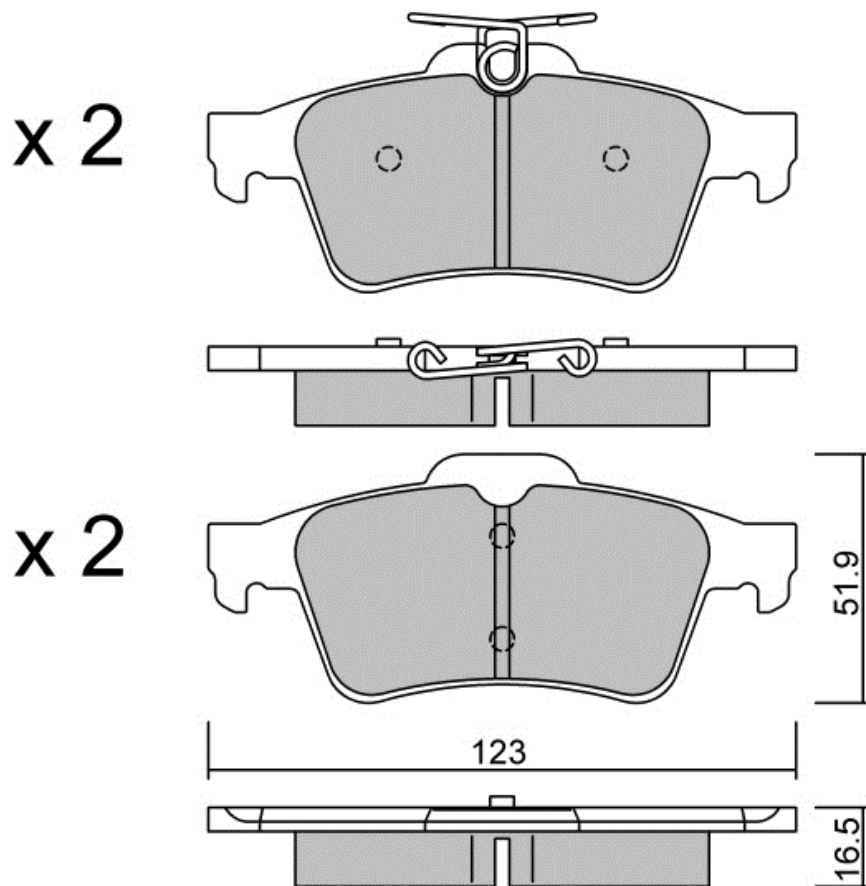

346.1P

Compound: **R60**

APPLICATIONS:

ATE CALIPER - Rear FORD (Competition R2) Fiesta 1.6i 16v
ATE CALIPER - Rear FORD (Track day) C-Max 1.6 TDCi, 1.8 TDCi, 2.0 TDCi / 2003-
ATE CALIPER - Rear FORD (Track day) C-Max 1.6i 16v, 1.6i 16v EcoBoost, 2.0i 16v / 2003-
ATE CALIPER - Rear FORD (Track day) Focus 1.0i 12v EcoBoost, 1.6i 16v, EcoBoost, 2.0i 16v / 2004-
ATE CALIPER - Rear FORD (Track day) Focus 1.6 TDCi, 1.8 TDCi, 2.0 TDCi / 2004-
ATE CALIPER - Rear FORD (Track day) Focus 2.3 16v T RS / 2011-
ATE CALIPER - Rear FORD (Track day) Focus 2.5i 20v T. ST / 2004-

SPECIAL BRAKE SYSTEMS: