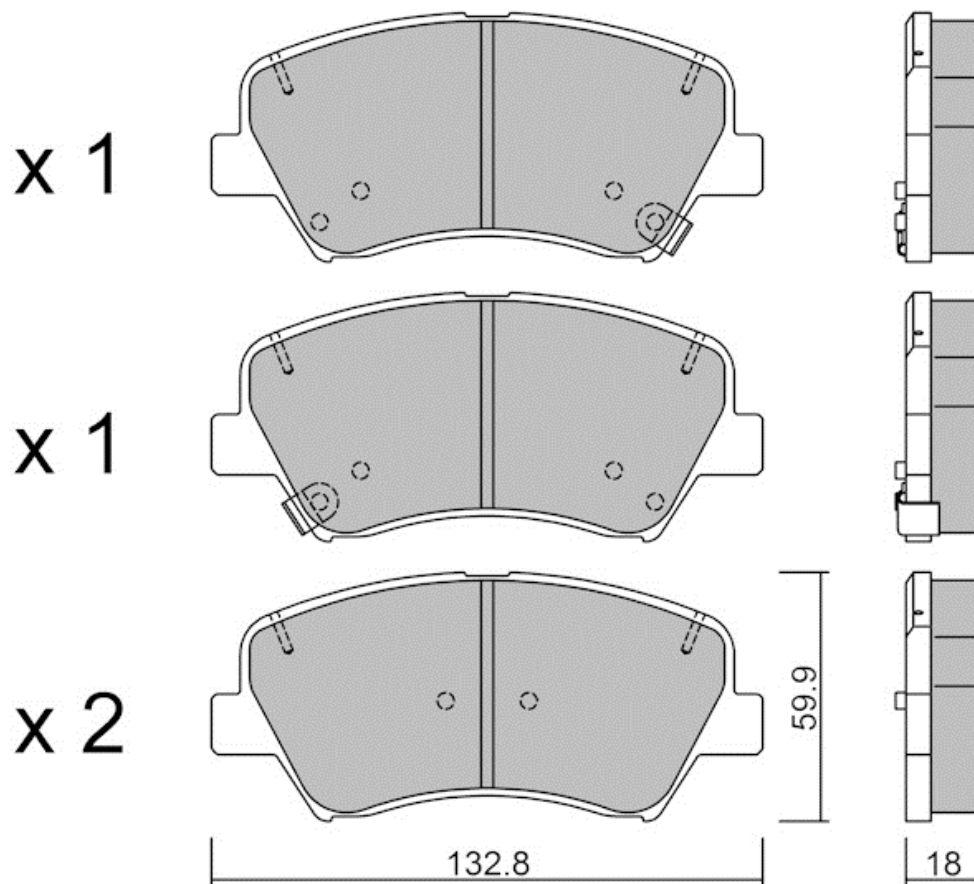

960.0R

Compound: **R80**

APPLICATIONS:

MANDO CALIPER - Front RENAULT (Competition) Clio Rally V 1.3i 16v T. / 2019-

SPECIAL BRAKE SYSTEMS: