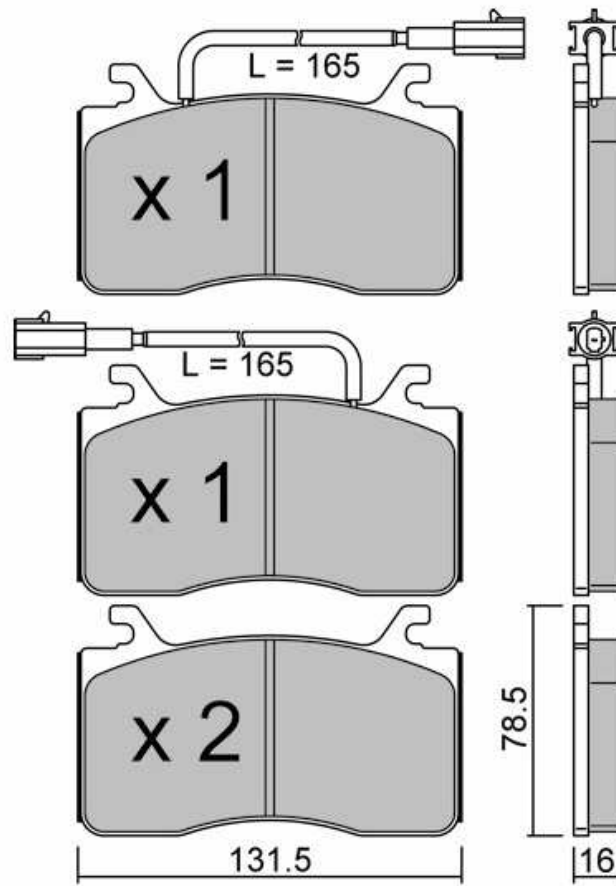

1100.0P

Compound: **R60**

APPLICATIONS:

BREMBO CALIPER - Front ALFA ROMEO (Track day) Giulia (952) 2.0i 16V 280 hp, 2.0i 16V Q4 280 hp / 2017-
BREMBO CALIPER - Front ALFA ROMEO (Track day) Giulia (952) 2.2 D Q4 210 hp / 2016-

SPECIAL BRAKE SYSTEMS: